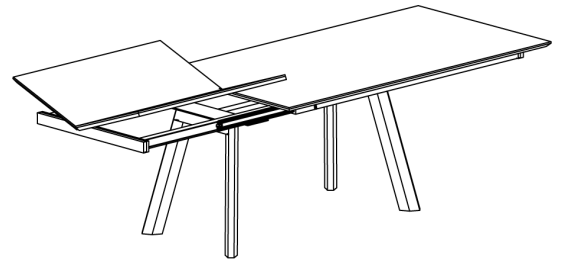

Solid wood table Top 2,5 cm thick, full-length 7 - 9 cm width staved.

Frame: Aluminium (5,5 cm)

Standard table height: 75 cm

Leg profile: 10 x 6 cm

Price with integrated extension 1x100cm and aluminium frame.