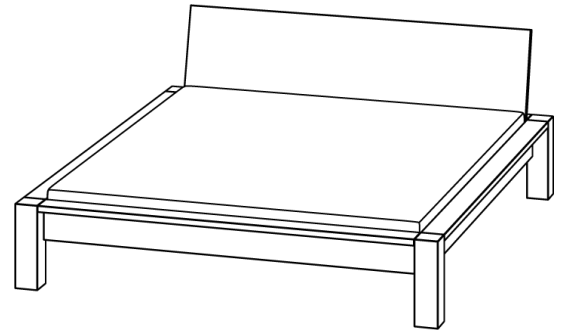

BED TAURUS (L_TAURUS)

Slightly tilted headboard.

Standard coating: treatment with herbal oil.

Solid wood boards full-length staved.

Very easy assemblage: headboard and footboard pre-assembled.

Central bracket for additional strength, also enabling the use of two separate slatted frames.

Slatted frames and mattresses need to be ordered separately.

- •Bed frame height: 39 cm
- •Headboard height: 82 cm
- •The recess depth of the frame electively to max. 15 cm
- •Outer dimensions: W* + 22 cm, L* + 22 cm

Width cm	Length cm	PRICE GROUPS (EUR)				
		I	II	III	IV	V
100	200	0	0	0	0	0
140	200	0	0	0	0	0
160	200	0	0	0	0	0
180	200	0	0	0	0	0
200	200	0	0	0	0	0

	I	II	III	IV	V
Recess depth: each 3cm more depth	0	0	80%	0	0
Extra height: Leg height +/- 3cm	0	0	0	0	0
Extra length up to 220cm	0	0	0	0	0