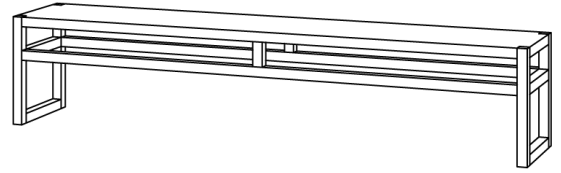

BENCH SENA (B_SENA_4_B4)

Sharp edges.

Standard coating: treatment with herbal oil.
Solid wood top 4 cm thick,
full-length 7-9 cm width staved.
Standard bench height: 45 cm
Frame: 4 x 4 cm

Length cm	Width cm	PRICE GROUPS (EUR)				
		I	II	III	IV	V
160	40	0	0	0	0	0
180	40	0	0	0	0	0
200	40	0	0	0	0	0
220	40	0	0	0	0	0
240	40	0	0	0	0	0
260	40	0	0	0	0	0
280	40	0	0	0	0	0