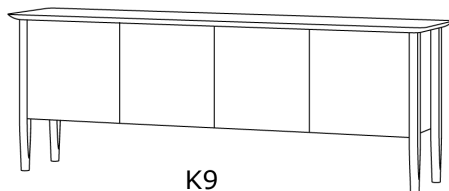

K9

Conf	Width / Depth / Height cm	PRICE GROUPS (EUR)				
		I	II	III	IV	V
K22	120 / 42 / 84	O	O	O	O	O
K22	140 / 42 / 84	O	O	O	O	O
K8	160 / 42 / 84	O	O	O	O	O
K8	180 / 42 / 84	O	O	O	O	O
K9	200 / 42 / 84	O	O	O	O	O
K9	220 / 42 / 84	O	O	O	O	O

K22: 2 doors, behind each 1 shelf, with partition panel

K8: 3 doors, behind each, 1 shelf, with partition panel

K9: 4 doors, behind each 1 shelf, with partition