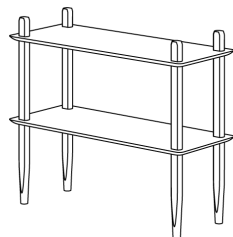

SHELF AETAS (R_AETAS_2.5)

All solid.

Standard coating: treatment with herbal oil.

full-length 7 - 9 cm width staved.

Plate thickness 2,5 cm

Leg profile: 6 x 4 cm

Standard:

H 102cm with 2 Shelves

H 147cm with 3 Shelves

H 193cm with 4 Shelves

W / D / H cm	PRICE GROUPS (EUR)				
	I	II	III	IV	V
120 / 48 / 102	0	0	0	0	0
120 / 48 / 147	0	0	0	0	0
120 / 48 / 193	0	0	0	0	0