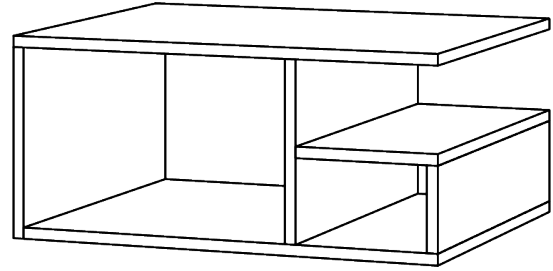

vitamin design

COFFEE TABLE MENA A (C_MENA-A_2.5_0)

Clear shape. Sharp edges.

Price without drawer and shelf

Combinable with shelf and drawer

Standard coating: treatment with herbal oil.

Solid wood Top 2,5 cm thick, full-length 7-9 cm lamella.

Price without drawer and shelf

L / W / H cm	PRICE GROUPS (EUR)				
	I	II	III	IV	V
100 / 60 / 45	0	0	0	0	0
100 / 80 / 45	0	0	0	0	0