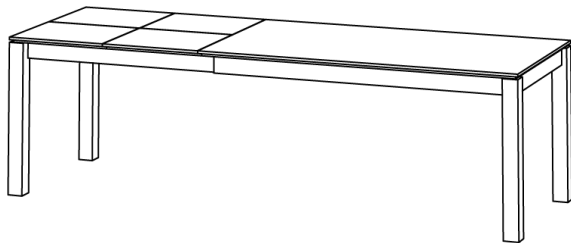

Frameheight: 7cm

Standard table height: 75 cm

Leg profile: 6 x 4 cm

Length cm	Width cm	PRICE GROUPS (EUR)				
		I	II	III	IV	V
120	90	0	0	0	0	0
120	95	0	0	0	0	0
120	100	0	0	0	0	0
140	90	0	0	0	0	0
140	95	0	0	0	0	0
140	100	0	0	0	0	0
160	90	0	0	0	0	0
160	95	0	0	0	0	0
160	100	0	0	0	0	0
180	90	0	0	0	0	0
180	95	0	0	0	0	0
180	100	0	0	0	0	0
200	90	0	0	0	0	0
200	95	0	0	0	0	0
200	100	0	0	0	0	0
220	90	0	0	0	0	0
220	95	0	0	0	0	0
220	100	0	0	0	0	0

## TABLE CONVERTO BUTTERFLY (T\_CONVERTO-SP\_2.5\_B7.5x7.5)

Clear form for timeless elegance.

Extendable in addition up to 100 cm with one or two folding butterfly leaves hidden in the table.

Standard coating: treatment with herbal oil.

Solid wood table top 2,5 cm thick, full-length 7 - 9 cm width staved.

Frameheight: 8 cm

Standard table height: 75 cm

Standard leg profile: 7.5 x 7.5 cm

Prices with 1 extendable leaf 1x100cm, lengthwise grain.