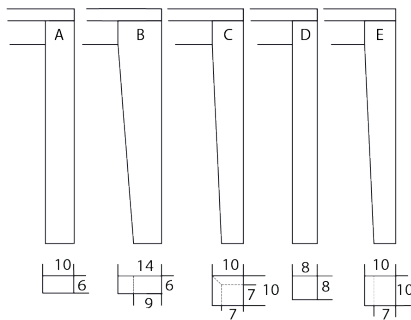

TABLE VARIUS BUTTERFLY (T_VARIUS-SP_2.4_B10x6a)

Extendable in addition up to 100 cm with one folding wood or linoleum butterfly leaf hidden in the table. The legs stay always on the outer edges.

Standard coating: treatment with herbal oil.

Solid wood table top 2,4 cm thick,
full-length 7-9 cm width staved

Frameheight: 8cm

Standard table height: 75 cm

Leg profile: 10 x 6 cm

Prices with 1 extendable leaf 1x100cm, lengthwise grain.

Extension in different linoleum colors for selection, see order guidelines.

Length cm	Width cm	PRICE GROUPS (EUR)				
		I	II	III	IV	V
140	90	O	O	O	O	O
140	95	O	O	O	O	O
140	100	O	O	O	O	O
160	90	O	O	O	O	O
160	95	O	O	O	O	O
160	100	O	O	O	O	O
180	90	O	O	O	O	O
180	95	O	O	O	O	O
180	100	O	O	O	O	O
200	90	O	O	O	O	O
200	95	O	O	O	O	O
200	100	O	O	O	O	O
220	90	O	O	O	O	O
220	95	O	O	O	O	O
220	100	O	O	O	O	O
240	90	O	O	O	O	O
240	95	O	O	O	O	O
240	100	O	O	O	O	O

Extension with continuous grain only available for up to max 300 cm total length.

	I	II	III	IV	V
One sided Butterfly-System L 100cm, lengthwise grain			Included		
One sided Butterfly-System L 100cm, Linoleum			Included		
One sided Butterfly-System L 100cm, continuous grain	O	O	O	O	O
Foot: A 10x6cm			Included		
Foot: B 14x6cm tapered	O	O	O	O	O
Foot: C 10x7cm tapered inside	O	O	O	O	O
Foot: D 8x8cm	O	O	O	O	O

Other dimensions, wood types and treatment on demand.
03/2020 Typelist. Subject to alterations and errors.