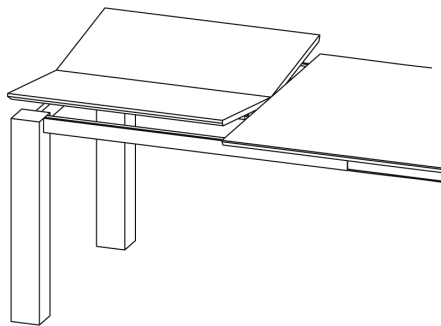

## TABLE SLIM BUTTERFLY (T\_SLIM-SP\_2\_B9x9)

Visible aluminium frame.  
 Extendable in addition up to 117 cm  
 with one folding butterfly leaf hidden in the table.

Standard coating: treatment with herbal oil.  
 Solid wood table top 2 cm thick,  
 full-length 7 - 9 cm width staved.  
 Standard table height: 75 cm  
 Leg profile: 9 x 9 cm  
 Prices with 1 extendable leaf 1x100cm, crosswise grain.