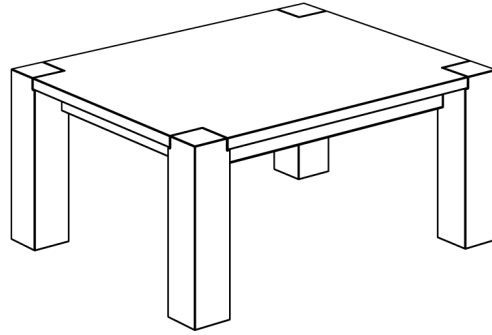

vitamin design

COFFEE TABLE TAURUS 3 (C_TAURUS_3_B11x11)

Slightly rounded edges. Break-through legs.

Standard coating: treatment with herbal oil.

Solid wood top 3 cm thick,
full-length 7-9 cm width staved.

Standard height: 45 cm

Leg profile: 11 x 11 cm

L / W / H cm	PRICE GROUPS (EUR)				
	I	II	III	IV	V
80 / 80 / 45	0	0	0	0	0
100 / 100 / 45	0	0	0	0	0
120 / 60 / 45	0	0	0	0	0