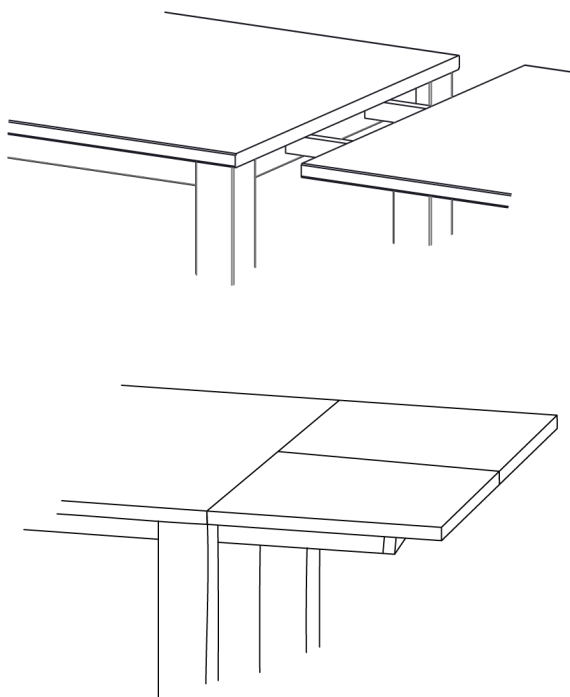

TABLE CUBUS 3 B7X7 (T_CUBUS_3_B7x7)

Sharp edges. Table top flush to legs.
Standard coating: treatment with herbal oil.

Solid wood table top 3 cm thick,
full-length 7 - 9 cm width staved.
Frameheight: 7 cm
Frameheight: 8 cm (with frame pullout butterfly leaf system)
Standard table height: 75 cm
Leg profile: 7 x 7 cm

Length cm	Width cm	PRICE GROUPS (EUR)				
		I	II	III	IV	V
80	80	0	0	0	0	0
90	80	0	0	0	0	0
90	90	0	0	0	0	0
100	80	0	0	0	0	0
100	90	0	0	0	0	0
100	100	0	0	0	0	0
120	80	0	0	0	0	0
120	90	0	0	0	0	0
120	100	0	0	0	0	0
140	80	0	0	0	0	0
140	90	0	0	0	0	0
140	100	0	0	0	0	0
160	80	0	0	0	0	0
160	90	0	0	0	0	0
160	100	0	0	0	0	0

Pullout leaf 1 x 50cm only available from 100cm table base length onwards.

	cm	cm	I	II	III	IV	V
Extension leaf L 50cm, cross grain	50	80	0	0	0	0	0
Extension leaf L 50cm, cross grain	50	90	0	0	0	0	0
Extension leaf L 50cm, cross grain	50	100	0	0	0	0	0
One sided Pullout leaf system L 50cm, lengthwise grain	50	80	0	0	0	0	0
One sided Pullout leaf system L 50cm, lengthwise grain	50	90	0	0	0	0	0
One sided Pullout leaf system L 50cm, lengthwise grain	50	100	0	0	0	0	0