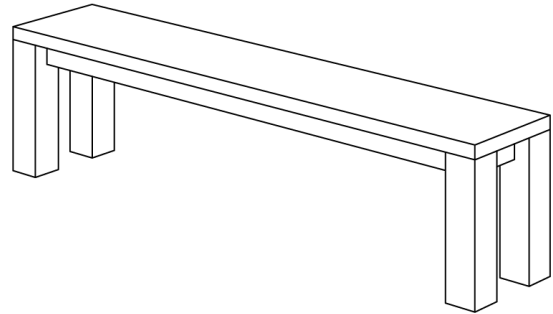

vitamin design

BENCH CUBUS 4 (B_CUBUS_4_B10x10)

Sharp edges. Bench top flush to legs.

Standard coating: treatment with herbal oil.
Solid wood top 4 cm thick,
full-length 7-9 cm width staved.
Standard bench height: 45 cm
Leg profile: 10 x 10 cm

Length cm	Width cm	PRICE GROUPS (EUR)				
		I	II	III	IV	V
160	35	0	0	0	0	0
160	40	0	0	0	0	0
180	35	0	0	0	0	0
180	40	0	0	0	0	0
200	35	0	0	0	0	0
200	40	0	0	0	0	0
220	35	0	0	0	0	0
220	40	0	0	0	0	0
240	35	0	0	0	0	0
240	40	0	0	0	0	0
260	35	0	0	0	0	0
260	40	0	0	0	0	0
280	35	0	0	0	0	0
280	40	0	0	0	0	0