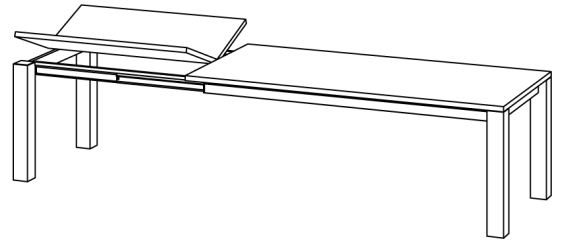

## STOOL AETAS SPACE (H\_AETAS-SPACE\_2.5\_B6x4)

A nostalgic tripod.

Standard coating: treatment with herbal oil.

Top 2,5 cm thick.

Solid wood boards full-length width staved.

Leg profile: 6 x 4 cm

W / D / H cm	PRICE GROUPS (EUR)				
	I	II	III	IV	V
32 / 32 / 45	0	0	0	0	0
32 / 32 / 62	0	0	0	0	0

## COFFEE TABLE ALTUS (C\_ALTUS\_3\_0)

Height adjustable in steps.

Standard coating: treatment with herbal oil.  
Solid wood Top 3 cm thick, full-length 7-9 cm width staved.

L / W / H cm	PRICE GROUPS (EUR)				
	I	II	III	IV	V
62,5 / 38 / 75	0	0	0	0	0
62,5 / 38 / 83	0	0	0	0	0

## TABLE AMBER BUTTERFLY (T\_AMBER-SP\_3\_B10x10)

Visible aluminium frame.  
 Extendable in addition up to 117 cm  
 with one folding butterfly leaf hidden in the table.

Standard coating: treatment with herbal oil.  
 Solid wood table top 3 cm thick,  
 full-length 7 - 9 cm width staved.  
 Frameheight: 8 cm  
 Standard table height: 75 cm  
 Leg profile: 10 x 10 cm  
 Prices with 1 extendable leaf 1x100cm, lengthwise  
 grain.