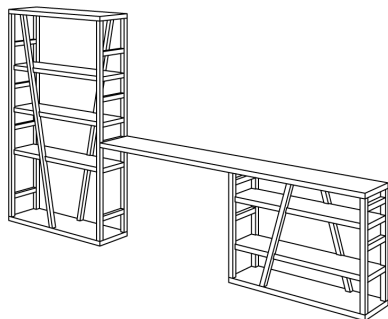

SHELF FACHWERK (R_FACHWERK_4)

All solid.

Standard coating: treatment with herbal oil.
Solid wood boards 4 cm thick full-length staved.
Frame: 4 x 4 cm

360x35x200 consists of:
Shelf 120x35x200cm
Shelf 120x35x90 cm connected with continuous board.

W / D / H cm	PRICE GROUPS (EUR)				
	I	II	III	IV	V
120 / 35 / 90	0	0	0	0	0
120 / 35 / 200	0	0	0	0	0
360 / 35 / 200	0	0	0	0	0