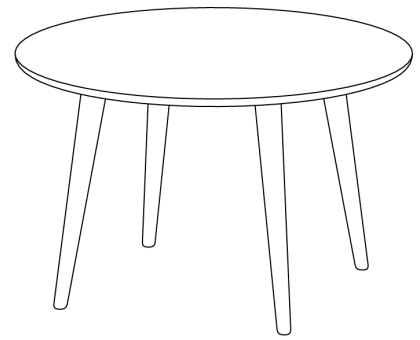

## TABLE AMBIO (T\_AMBIO\_3\_B8x4)

Standard coating: treatment with herbal oil.

Solid wood table top 3 cm thick,  
full-length 7 - 9 cm width staved.  
Standard table height: 75 cm  
Leg profile: 8 x 4 cm

## TABLE AMBIO ROUND (T\_AMBIO-R\_3\_B8x4)

Round solid wood table top, natural and elegant.

Standard coating: treatment with herbal oil.

Solid wood table top 3 cm thick,  
full-length 7 - 9 cm width staved.

Standard table height: 75 cm

Leg profile: 8 x 4 cm

Length cm	Width cm	PRICE GROUPS (EUR)				
		I	II	III	IV	V
80	80	0	0	0	0	0
90	90	0	0	0	0	0
100	100	0	0	0	0	0
120	120	0	0	0	0	0
140	140	0	0	0	0	0

## BENCH AMBIO (B\_AMBIO\_2.5\_B5.1x2.5)

Round tapered table top and legs.

Standard coating: treatment with herbal oil.  
Solid wood Top 2,5 cm thick, full-length 7-9 cm width staved.

Leg profile: 2,5 x 2,5 cm