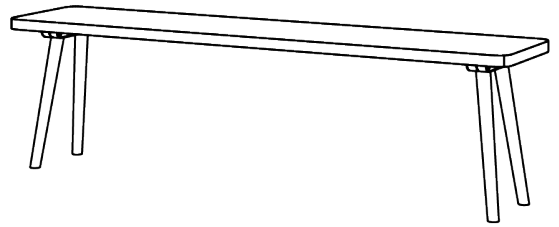

BENCH UNA (B_UNA_3_B4x3)

Canny joint of the legs with authentic craftsmanship.

Standard coating: treatment with herbal oil.

Solid wood top 3 cm thick.

Leg profile: 4 x 3 cm tapered legs

Width cm	Depth cm	PRICE GROUPS (EUR)				
		I	II	III	IV	V
120	35	0	0	0	0	0
140	35	0	0	0	0	0
160	35	0	0	0	0	0
180	35	0	0	0	0	0
200	35	0	0	0	0	0
220	35	0	0	0	0	0