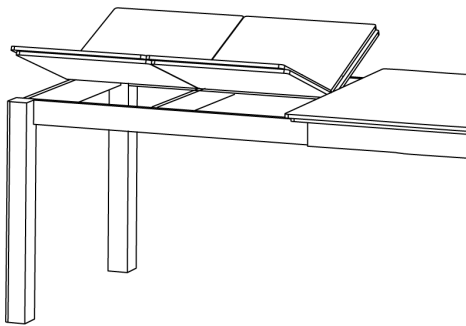

TABLE VERSO BUTTERFLY (T_VERSO-SP_2.5_B7.5x7.5)

Extendable in addition up to 100 cm with one or two folding butterfly leaves hidden in the table.

Standard coating: treatment with herbal oil.
Solid wood table top 2,5 cm thick, full-length 7 - 9 cm width staved.
Frameheight: 8 cm
Standard table height: 75 cm
Leg profile: 7.5 x 7.5 cm
Prices with 1 extendable leaf 1x100cm, lengthwise grain.

Length cm	Width cm	PRICE GROUPS (EUR)				
		I	II	III	IV	V
140	90	0	0	0	0	0
140	95	0	0	0	0	0
140	100	0	0	0	0	0
150	90	0	0	0	0	0
150	95	0	0	0	0	0
150	100	0	0	0	0	0
160	90	0	0	0	0	0
160	95	0	0	0	0	0
160	100	0	0	0	0	0
180	90	0	0	0	0	0
180	95	0	0	0	0	0
180	100	0	0	0	0	0
200	90	0	0	0	0	0
200	95	0	0	0	0	0
200	100	0	0	0	0	0
220	90	0	0	0	0	0
220	95	0	0	0	0	0
220	100	0	0	0	0	0
240	90	0	0	0	0	0
240	95	0	0	0	0	0
240	100	0	0	0	0	0

Table base length 140cm only available with one leaf 100 cm.
Leaves in continuous grain only available for up to max 300 cm total length.

	I	II	III	IV	V
One sided Butterfly-System L 100cm, lengthwise grain	Included				
One sided Butterfly-System L 2x50cm, lengthwise grain	0	0	0	0	0
One sided Butterfly-System L 100cm, continuous grain	0	0	0	0	0
One sided Butterfly-System L 2x50cm, continuous grain	0	0	0	0	0