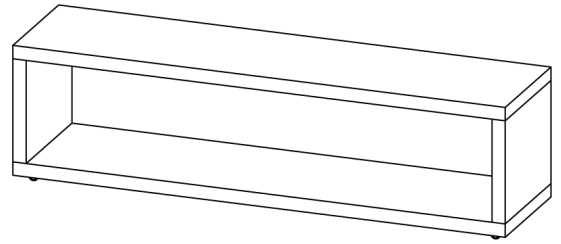

NIGHT TABLE MENA-B-ROL (N_MENA-B-ROL_4)

Clear shape. Sharp edges. On wheels

Standard coating: treatment with herbal oil.

Solid wood 4 cm thick,
full-length 7-9 cm width staved

L / W / H cm	PRICE GROUPS (EUR)				
	I	II	III	IV	V
140 / 35 / 35	0	0	0	0	0