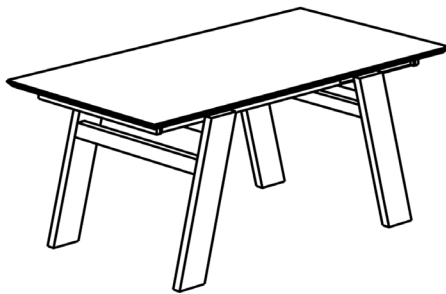

## COFFEE TABLE CUBUS (C\_CUBUS\_3\_B9x9)

Sharp edges. Solid wood top flush to legs.

Standard coating: treatment with herbal oil.  
Solid wood Solid wood top 3 cm thick,  
full-length 7-9 cm width staved.  
Standard height: 45 cm  
Leg profile: 9 x 9 cm

## TABLE CULTUS BUTTERFLY (T\_CULTUS-SP\_2.5\_B14x4)

The solid table top slightly tapered towards the bottom in combination with four tilted oblong legs.  
Extendable in addition up to 100 cm

Standard coating: treatment with herbal oil.  
Solid wood table Top 2,5 cm thick,  
full-length 7 - 9 cm width staved.  
Standard table height: 75 cm  
Leg profile: 14 x 4 cm  
Visible aluminium frame.  
Prices with 1 extendable leaf 1x100cm, lengthwise grain.