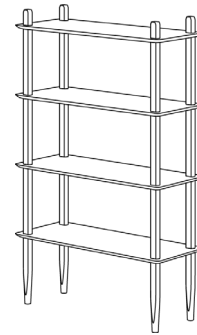

SHELF AETAS (R_AETAS_2.5)

All solid.

Standard coating: treatment with herbal oil.

full-length 7 - 9 cm width staved.

Plate thickness 2,5 cm

Leg profile: 6 x 4 cm

Standard:

H 102cm with 2 Shelves

H 147cm with 3 Shelves

H 193cm with 4 Shelves

W / D / H cm	PRICE GROUPS (EUR)				
	I	II	III	IV	V
120 / 48 / 102	0	0	0	0	0
120 / 48 / 147	0	0	0	0	0
120 / 48 / 193	0	0	0	0	0