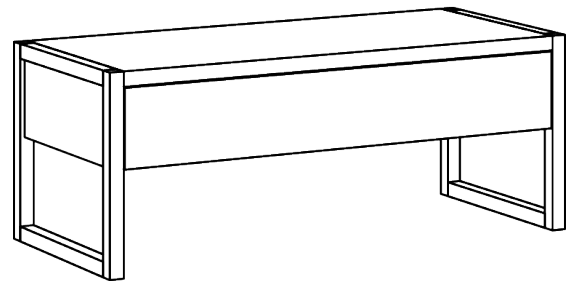

I	II	III	IV	V
Accessory: Shelf with open sides	0	0	0	0	0
Accessory: Shelf with closed sides	0	0	0	0	0
Accessory: Drawer	0	0	0	0	0