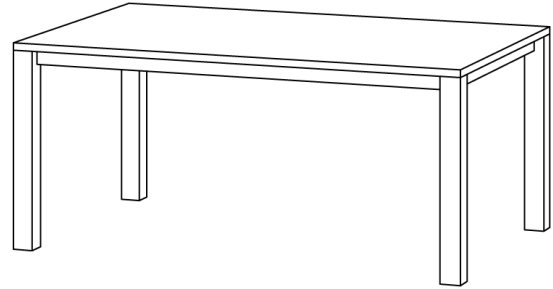

TABLE VARIUS BASIC LINO (T_VARIUS-B-LINO_2.4_B7x7)

Linoleum table top flush to legs.

Framework in solid wood standard coating: treatment with herbal oil.

Solid wood table top 2,4 cm thick.

Frameheight: 7 cm

Standard table height: 75 cm

Leg profile: 7 x 7 cm

Different linoleum colors for selection see order guidelines.

Length cm	Width cm	PRICE GROUPS (EUR)				
		I	II	III	IV	V
120	90	0	0	0	0	0
120	95	0	0	0	0	0
120	100	0	0	0	0	0
140	90	0	0	0	0	0
140	95	0	0	0	0	0
140	100	0	0	0	0	0
160	90	0	0	0	0	0
160	95	0	0	0	0	0
160	100	0	0	0	0	0
180	90	0	0	0	0	0
180	95	0	0	0	0	0
180	100	0	0	0	0	0
200	90	0	0	0	0	0
200	95	0	0	0	0	0
200	100	0	0	0	0	0
220	90	0	0	0	0	0
220	95	0	0	0	0	0
220	100	0	0	0	0	0
240	90	0	0	0	0	0
240	95	0	0	0	0	0
240	100	0	0	0	0	0