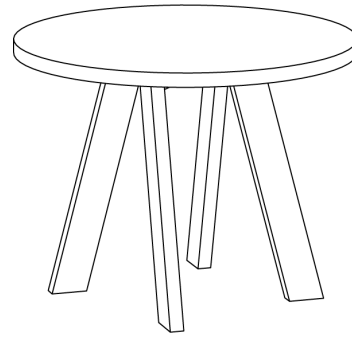

vitamin design

TABLE ZIRKEL (T_Zirkel_4_B10x4)

Sharp edges. Obliquely offset, circle running table legs.

Standard coating: treatment with herbal oil.
Solid wood table top 4 cm thick,
full-length 7-9 cm width staved.
Standard table height: 75 cm
Leg profile: 10 x 4 cm

Length cm	Width cm	PRICE GROUPS (EUR)				
		I	II	III	IV	V
90	90	O	O	O	O	O
100	100	O	O	O	O	O
120	120	O	O	O	O	O