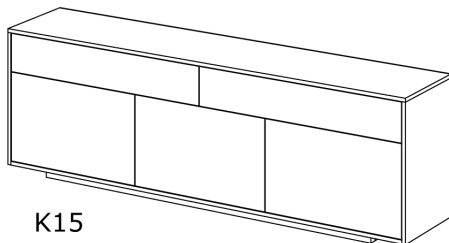

SIDEBORD LINEA (K_LINEA_3)

All parts solid wood except the rear cover. Permanently mounted.
Handle-less opening of doors and drawers ("push" function).

Standard coating: treatment with herbal oil.
Standard depth: 45 cm
Standard height: 65 / 85 cm, only body without pedestal or baseboard.
Standard baseboard: H 4 cm, (SO4)
Standard pedestal: H 14 cm, (PO14)

K15