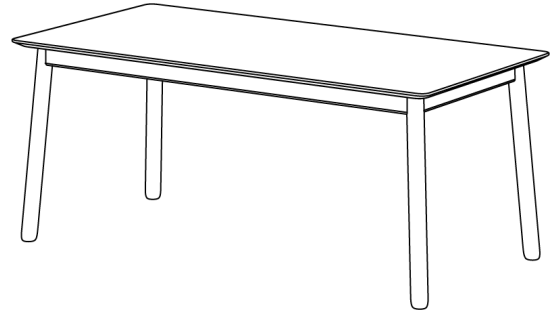

vitamin design

TABLE LOCA (T_LOCA_2.5_B6x6)

Slanted edge. Round legs.
Standard coating: treatment with herbal oil.

Solid wood table Top 2,5 cm thick,
full-length 7 - 9 cm width staved.
Frameheight: 7 cm
Standard table height: 75 cm

Length cm	Width cm	PRICE GROUPS (EUR)				
		I	II	III	IV	V
120	90	0	0	0	0	0
120	95	0	0	0	0	0
120	100	0	0	0	0	0
140	90	0	0	0	0	0
140	95	0	0	0	0	0
140	100	0	0	0	0	0
160	90	0	0	0	0	0
160	95	0	0	0	0	0
160	100	0	0	0	0	0
180	90	0	0	0	0	0
180	95	0	0	0	0	0
180	100	0	0	0	0	0
200	90	0	0	0	0	0
200	95	0	0	0	0	0
200	100	0	0	0	0	0
220	90	0	0	0	0	0
220	95	0	0	0	0	0
220	100	0	0	0	0	0