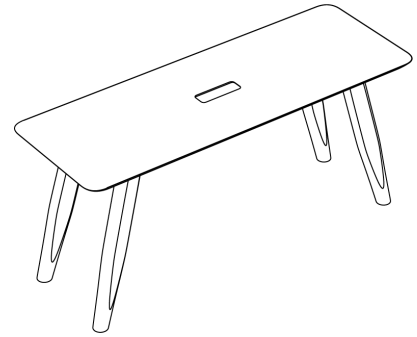

## TABLE AETAS BASIC 4 (T\_AETAS-B\_4\_B8x6)

Affectionate design across the time.

Standard coating: treatment with herbal oil.  
Solid wood top 4 cm thick,  
full-length 7-9 cm width staved.  
Standard height: 75 cm  
Leg profile: 8 x 6 cm

## BENCH AETAS (B\_AETAS\_3\_B6x4)

Affectionate design across the time.

Standard coating: treatment with herbal oil.  
 Solid wood top 3 cm thick,  
 full-length 7-9 cm width staved.  
 Standard height: 45 cm  
 Leg profile: 6 x 4 cm