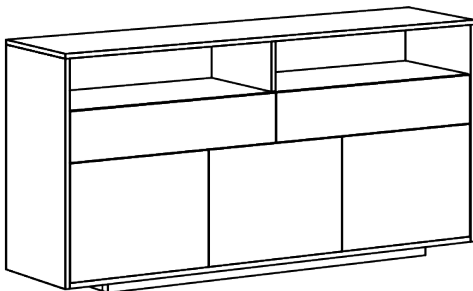

K25

Conf	Width / Depth / Height cm	PRICE GROUPS (EUR)				
		I	II	III	IV	V
K14	100 / 45 / 65	0	0	0	0	0
K15	140 / 45 / 65	0	0	0	0	0
K25	140 / 45 / 85	0	0	0	0	0
K15	160 / 45 / 65	0	0	0	0	0
K25	160 / 45 / 85	0	0	0	0	0
K15	180 / 45 / 65	0	0	0	0	0
K25	180 / 45 / 85	0	0	0	0	0
K15	200 / 45 / 65	0	0	0	0	0
K25	200 / 45 / 85	0	0	0	0	0
K15	220 / 45 / 65	0	0	0	0	0
K25	220 / 45 / 85	0	0	0	0	0

K14: Top 1 long drawer, bottom 2 flap doors, behind each 1 shelf.
K15: Top 2 long drawers, bottom 3 flap doors, behind each 1 shelf.
K25: Top 2 shelves, middle 2 drawers, bottom 3 doors, behind each 1 shelf.

	I	II	III	IV	V
Base 4cm	Included				
Pedestal 14cm	0	0	0	0	0