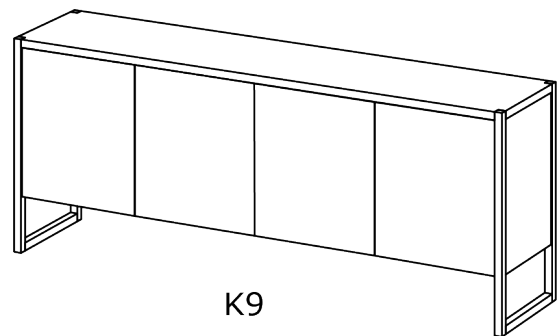

SIDEBOARD SENA (K_SENA_3)

Handle-less opening of doors and drawers ("push" function).

Permanently mounted. Solid wood or MDF doors.

Standard coating: treatment with herbal oil.

MDF available in colours:

light grey (SLG), grey (SCZ), black (SBL), chocolate (SBC), yellow (SYW), orange (SOR), red (SSC), violet (SVI), blue (SRB), green mint (SGM).

Top and frame thickness: 3 cm

Standard depth: 45 cm

Standard height: 80 cm

Conf	Width / Depth / Height cm	PRICE GROUPS (EUR)				
		I	II	III	IV	V
K7	104 / 45 / 80	0	0	0	0	0
K8	152 / 45 / 80	0	0	0	0	0
K18	152 / 45 / 80	0	0	0	0	0
K9	200 / 45 / 80	0	0	0	0	0

K7: 2 doors, behind each 1 shelf, without partition panel

K8: 3 doors, behind each, 1 shelf, with partition panel

K18: top: 2 drawers bottom, 3 doors, behind each 1 shelf, with partition panel

K9: 4 doors, behind each 1 shelf, with partition panel

K9