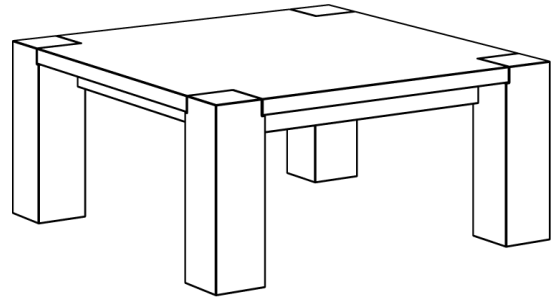

vitamin design

COFFEE TABLE TAURUS 4 B14X14 (C_TAURUS_4_B14x14)

Slightly rounded edges. Break-through legs.

Standard coating: treatment with herbal oil.

Solid wood top 4 cm thick,
full-length 7-9 cm width staved.

Standard height: 45 cm

Leg profile: 14 x 14 cm

L / W / H cm	PRICE GROUPS (EUR)				
	I	II	III	IV	V
80 / 80 / 45	O	O	O	O	O
100 / 100 / 45	O	O	O	O	O
120 / 60 / 45	O	O	O	O	O