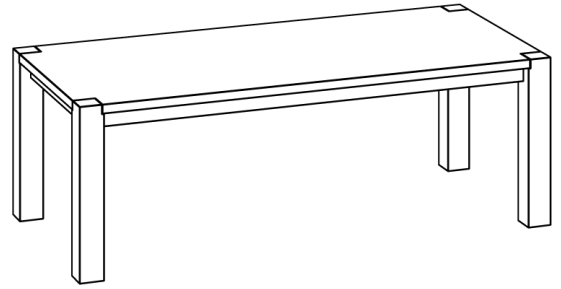

TABLE TAURUS 4 B11X11 (T_TAURUS_4_B11x11)

Slightly rounded edges. Break-through legs.
Extendable with extra leaves.

Standard coating: treatment with herbal oil.
Solid wood table top 4 cm thick,
full-length 7-9 cm width staved.
Frameheight: 7cm
Standard table height: 75 cm
Leg profile: 11 x 11 cm

Length cm	Width cm	PRICE GROUPS (EUR)				
		I	II	III	IV	V
160	90	0	0	0	0	0
160	95	0	0	0	0	0
160	100	0	0	0	0	0
180	90	0	0	0	0	0
180	95	0	0	0	0	0
180	100	0	0	0	0	0
200	90	0	0	0	0	0
200	95	0	0	0	0	0
200	100	0	0	0	0	0
220	90	0	0	0	0	0
220	95	0	0	0	0	0
220	100	0	0	0	0	0
240	90	0	0	0	0	0
240	95	0	0	0	0	0
240	100	0	0	0	0	0
260	90	0	0	0	0	0
260	95	0	0	0	0	0
260	100	0	0	0	0	0
280	90	0	0	0	0	0
280	95	0	0	0	0	0
280	100	0	0	0	0	0
300	90	0	0	0	0	0
300	95	0	0	0	0	0
300	100	0	0	0	0	0

	cm	cm	I	II	III	IV	V
Extension leaf L 50cm, cross grain	50	90	0	0	0	0	0
Extension leaf L 50cm, cross grain	50	95	0	0	0	0	0
Extension leaf L 50cm, cross grain	50	100	0	0	0	0	0