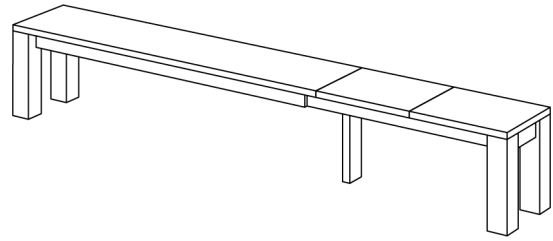

vitamin design

BENCH CUBUS EP 3 (B_CUBUS-EP_3_B10x10)

Extendable in addition up to 100 cm
Sharp edges. Bench top flush to legs.

Standard coating: treatment with herbal oil.
Solid wood top 3 cm thick, full-length 7 - 9 cm width staved.

Standard bench height: 45 cm
Leg profile: 10 x 10 cm

Length cm	Width cm	PRICE GROUPS (EUR)				
		I	II	III	IV	V
160	40	O	O	O	O	O
180	40	O	O	O	O	O
200	40	O	O	O	O	O
220	40	O	O	O	O	O
240	40	O	O	O	O	O

Extension with continuous grain only available for up to max 300 cm total length.

	I	II	III	IV	V
Inlay leafs L 2x50cm, lengthwise grain	Included				
Inlay leafs L 2x50cm, continuous grain	O	O	O	O	O