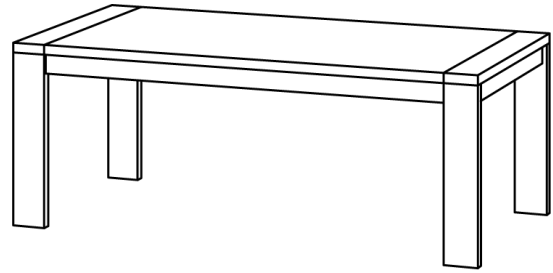

TABLE LUNGO (T_LUNGO_4_B14x4)

Leg shape - two U-profiles.
Externdable with or two Lay in leaves up to max 120cm.

Standard coating: treatment with herbal oil.
Solid wood table top 4 cm thick,
full-length 7 - 9 cm width staved.
Frameheight: 8 cm
Standard table height: 75 cm
Leg profile: 14 x 4 cm