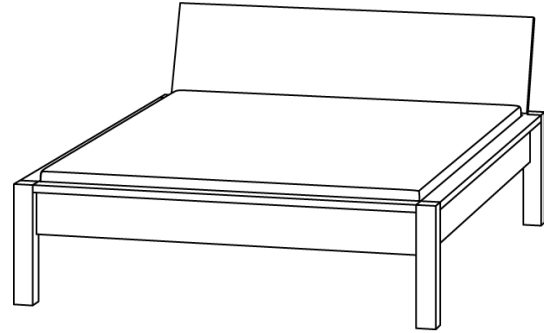

vitamin design

BED CARA (L_CARA)

Slightly slanted headboard.

Standard coating: treatment with herbal oil.

Solid wood boards full-length staved.

Very easy assemblage: headboard and footboard pre-assembled.

Central bracket for additional strength, also enabling the use of two separate slatted frames.

Slatted frames and mattresses need to be ordered separately.

•Bed frame height: 39 cm

•Headboard height: 82 cm

•The recess depth of the frame electively to max. 15 cm

•Outer dimensions: W + 12 cm, L + 17 cm

Width cm	Length cm	PRICE GROUPS (EUR)				
		I	II	III	IV	V
100	200	O	O	O	O	O
140	200	O	O	O	O	O
160	200	O	O	O	O	O
180	200	O	O	O	O	O
200	200	O	O	O	O	O

	I	II	III	IV	V
Recess depth: each 3cm more depth	O	O	~~8%~~	O	O
Extra height: Leg height +/- 3cm	O	O	O	O	O
Extra length up to 220cm	O	O	O	O	O