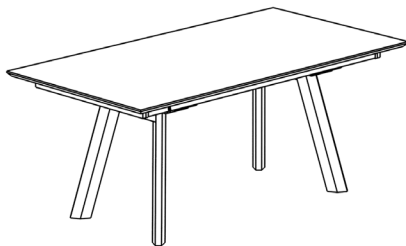

## TABLE RHOMBI BUTTERFLY (T\_RHOMBI-SP\_2.5\_B10x6)

The solid table top slightly tapered towards the bottom in combination with tilted rhombic legs. Extendable in addition up to 100 cm.

Standard coating: treatment with herbal oil.

Solid wood table Top 2,5 cm thick, full-length 7 - 9 cm width staved.

Frame: Aluminium (5,5 cm)

Standard table height: 75 cm

Leg profile: 10 x 6 cm

Price with integrated extension 1x100cm and aluminium frame.