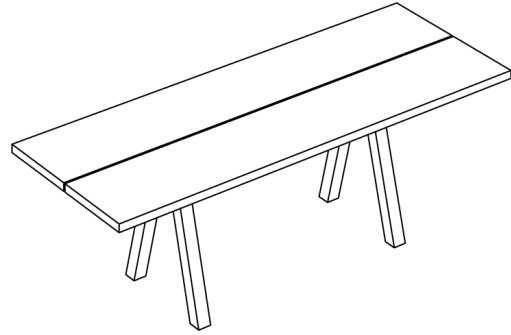

TABLE PAPILIO SIMPLE (T_PAPILIO-S_4_B7x7)

Tree trunk table from two non-mirrored boards with a narrow gap in between.

Standard coating: treatment with herbal oil.
Solid wood table top 4 cm thick.
Leg profile: 7 x 7 cm
Standard table height: 75 cm

Width: 90 - 100 cm

Length cm	Width cm	PRICE GROUPS (EUR)				
		I	II	III	IV	V
180	90-100	O	O	O	O	O
200	90-100	O	O	O	O	O
220	90-100	O	O	O	O	O
240	90-100	O	O	O	O	O
260	90-100	O	O	O	O	O
280	90-100	O	O	O	O	O
300	90-100	O	O	O	O	O