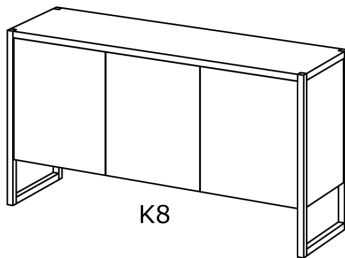

SIDEBOARD SENA (K_SENA_3)

Handle-less opening of doors and drawers ("push" function).

Permanently mounted. Solid wood or MDF doors.

Standard coating: treatment with herbal oil.

MDF available in colours:

light grey (SLG), grey (SCZ), black (SBL), chocolate (SBC), yellow (SYW), orange (SOR), red (SSC), violet (SVI), blue (SRB), green mint (SGM).

Top and frame thickness: 3 cm

Standard depth: 45 cm

Standard height: 80 cm

Conf	Width / Depth / Height cm	PRICE GROUPS (EUR)				
		I	II	III	IV	V
K7	104 / 45 / 80	0	0	0	0	0
K8	152 / 45 / 80	0	0	0	0	0
K18	152 / 45 / 80	0	0	0	0	0
K9	200 / 45 / 80	0	0	0	0	0

K8

K7: 2 doors, behind each 1 shelf, without partition panel

K8: 3 doors, behind each, 1 shelf, with partition panel

K18: top: 2 drawers bottom, 3 doors, behind each 1 shelf, with partition panel

K9: 4 doors, behind each 1 shelf, with partition panel