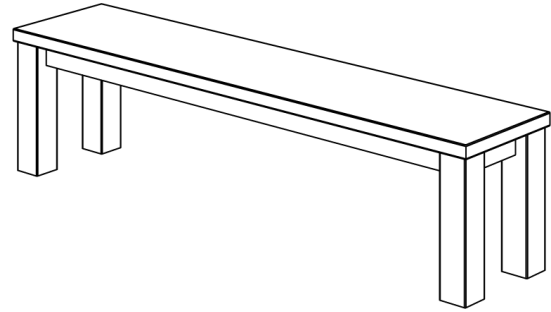

vitamin design

BENCH FORTE 4 (B_FORTE_4_B9x9)

Overlapping 1cm bench top. Slightly rounded edges.

Standard coating: treatment with herbal oil.
Solid wood top 4 cm thick,
full-length 7-9 cm width staved.
Standard bench height: 45 cm
Leg profile: 9 x 9 cm

Length cm	Width cm	PRICE GROUPS (EUR)				
		I	II	III	IV	V
160	35	0	0	0	0	0
160	40	0	0	0	0	0
180	35	0	0	0	0	0
180	40	0	0	0	0	0
200	35	0	0	0	0	0
200	40	0	0	0	0	0
220	35	0	0	0	0	0
220	40	0	0	0	0	0
240	35	0	0	0	0	0
240	40	0	0	0	0	0
260	35	0	0	0	0	0
260	40	0	0	0	0	0
280	35	0	0	0	0	0
280	40	0	0	0	0	0