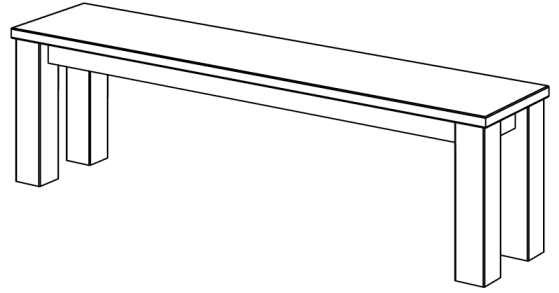

BENCH FORTE 3 (B_FORTE_3_B9x9)

Overlapping 1cm bench top. Slightly rounded edges.

Standard coating: treatment with herbal oil.
Solid wood top 3 cm thick,
full-length 7-9 cm width staved.
Standard bench height: 45 cm
Leg profile: 9 x 9 cm

Length cm	Width cm	PRICE GROUPS (EUR)				
		I	II	III	IV	V
160	35	0	0	0	0	0
160	40	0	0	0	0	0
180	35	0	0	0	0	0
180	40	0	0	0	0	0
200	35	0	0	0	0	0
200	40	0	0	0	0	0
220	35	0	0	0	0	0
220	40	0	0	0	0	0
240	35	0	0	0	0	0
240	40	0	0	0	0	0
260	35	0	0	0	0	0
260	40	0	0	0	0	0