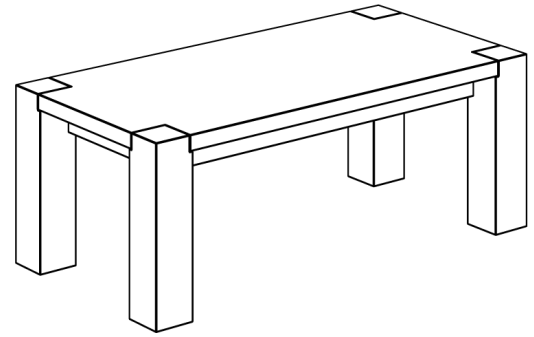

COFFEE TABLE TAURUS 4 B11X11 (C_TAURUS_4_B11x11)

Slightly rounded edges. Break-through legs.

Standard coating: treatment with herbal oil.

Solid wood top 4 cm thick,
full-length 7-9 cm width staved.

Standard height: 45 cm

Leg profile: 11 x 11 cm

L / W / H cm	PRICE GROUPS (EUR)				
	I	II	III	IV	V
80 / 80 / 45	0	0	0	0	0
100 / 100 / 45	0	0	0	0	0
120 / 60 / 45	0	0	0	0	0