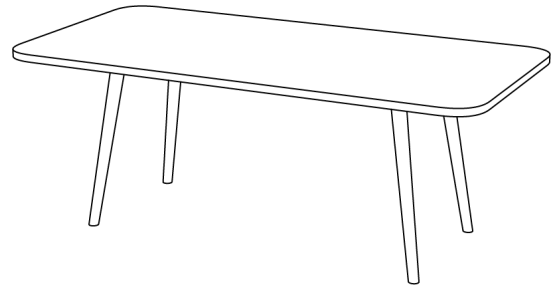

## TABLE UNA (T\_UNA\_3\_B6x4)

Modern Craftsmanship. Canny joint of the legs.

Standard coating: treatment with herbal oil.  
 Solid wood table top 3 cm thick,  
 full-length 7 - 9 cm width staved.  
 Frameless  
 Standard table height: 75 cm  
 Leg profile: 6 x 4 cm tapered legs