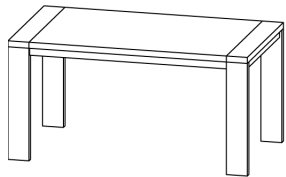

TABLE LUNGO (T_LUNGO_4_B14x4)

Leg shape - two U-profiles.
Externdable with or two Lay in leaves up to max 120cm.

Standard coating: treatment with herbal oil.
Solid wood table top 4 cm thick,
full-length 7 - 9 cm width staved.
Frameheight: 8 cm
Standard table height: 75 cm
Leg profile: 14 x 4 cm