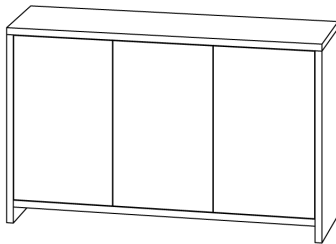

SIDEBORD MENA F (K_MENA-F_3)

Clear shape. Sharp edges. All solid, firmly mounted.
Butt connection.

Standard coating: treatment with herbal oil.
Handle-less opening of doors and drawers ("push" function).

Conf	Width / Depth / Height cm	PRICE GROUPS (EUR)				
		I	II	III	IV	V
K7	100 / 42 / 85	O	O	O	O	O
K8	140 / 42 / 85	O	O	O	O	O
K12	140 / 42 / 85	O	O	O	O	O
K9	190 / 42 / 85	O	O	O	O	O

K8

K7: 2 doors, behind each 1 shelf, without partition panel

K8: 3 doors, behind each, 1 shelf, with partition panel

K12: 2 doors, behind each 1 shelf, with 3 drawers

K9: 4 doors, behind each 1 shelf, with partition panel