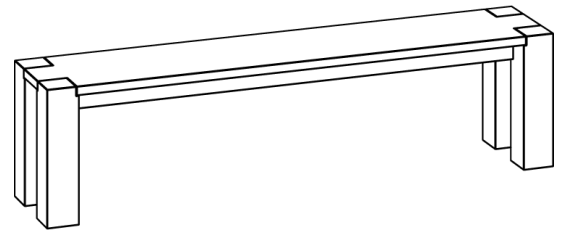

BENCH TAURUS 3 (B_TAURUS_3_B11x11)

Slightly rounded edges. Break-through legs.

Standard coating: treatment with herbal oil.
Solid wood top 3 cm thick,
full-length 7-9 cm width staved.
Standard bench height: 45 cm
Leg profile: 11 x 11 cm

Length cm	Width cm	PRICE GROUPS (EUR)				
		I	II	III	IV	V
160	35	0	0	0	0	0
160	40	0	0	0	0	0
180	35	0	0	0	0	0
180	40	0	0	0	0	0
200	35	0	0	0	0	0
200	40	0	0	0	0	0
220	35	0	0	0	0	0
220	40	0	0	0	0	0
240	35	0	0	0	0	0
240	40	0	0	0	0	0
260	35	0	0	0	0	0
260	40	0	0	0	0	0