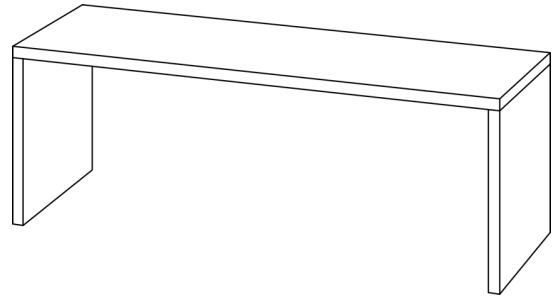

vitamin design

TABLE MENA (T_MENA_4_0)

Clear shape. Sharp edges.

Standard coating: treatment with herbal oil.
Solid wood table top 4 cm thick,
full-length 7 - 9 cm width staved.
and legs
Standard table height: 75 cm

Length cm	Width cm	PRICE GROUPS (EUR)				
		I	II	III	IV	V
160	90	0	0	0	0	0
160	95	0	0	0	0	0
160	100	0	0	0	0	0
180	90	0	0	0	0	0
180	95	0	0	0	0	0
180	100	0	0	0	0	0
200	90	0	0	0	0	0
200	95	0	0	0	0	0
200	100	0	0	0	0	0
220	90	0	0	0	0	0
220	95	0	0	0	0	0
220	100	0	0	0	0	0
240	90	0	0	0	0	0
240	95	0	0	0	0	0
240	100	0	0	0	0	0
260	90	0	0	0	0	0
260	95	0	0	0	0	0
260	100	0	0	0	0	0
280	90	0	0	0	0	0
280	95	0	0	0	0	0
280	100	0	0	0	0	0
300	90	0	0	0	0	0
300	95	0	0	0	0	0
300	100	0	0	0	0	0

Tables with length 260cm and more have a foot in the center.