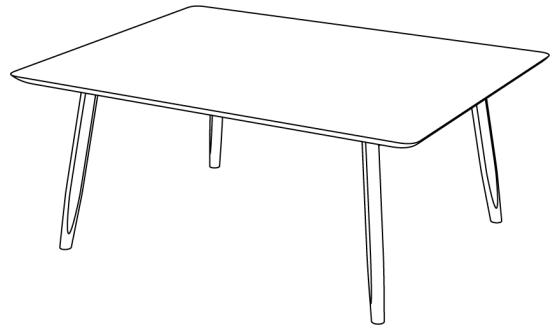

## TABLE AETAS BASIC 3 (T\_AETAS-B\_3\_B6x4)

Affectionate design across the time.

Standard coating: treatment with herbal oil.  
 Solid wood table top 3 cm thick,  
 full-length 7 - 9 cm width staved.  
 Standard table height: 75 cm  
 Leg profile: 6 x 4 cm

## TABLE AETAS (T\_AETAS\_4\_B8x6)

Affectionate design across the time.

Standard coating: treatment with herbal oil.  
 Solid wood top 4 cm thick,  
 full-length 7-9 cm width staved.  
 Standard height: 75 cm  
 Leg profile: 8 x 6 cm