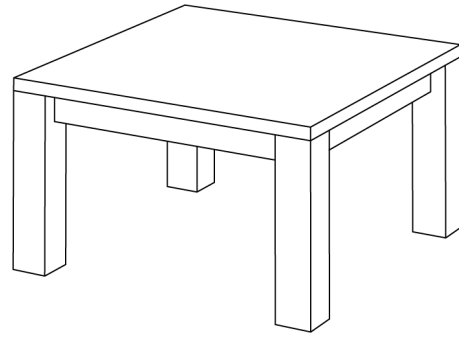

vitamin design

COFFEE TABLE CUBUS (C_CUBUS_3_B9x9)

Sharp edges. Solid wood top flush to legs.

Standard coating: treatment with herbal oil.
Solid wood Solid wood top 3 cm thick,
full-length 7-9 cm width staved.
Standard height: 45 cm
Leg profile: 9 x 9 cm

L / W / H cm	PRICE GROUPS (EUR)				
	I	II	III	IV	V
80 / 80 / 45	O	O	O	O	O
100 / 100 / 45	O	O	O	O	O
120 / 60 / 45	O	O	O	O	O