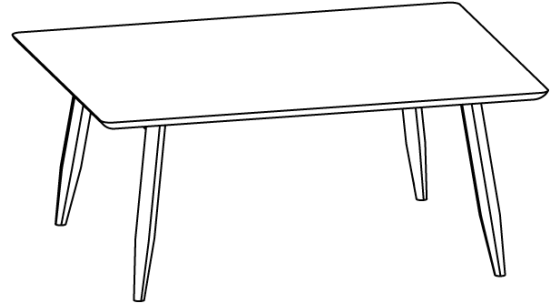

vitamin design

TABLE AETAS BASIC 4 (T_AETAS-B_4_B8x6)

Affectionate design across the time.

Standard coating: treatment with herbal oil.
Solid wood top 4 cm thick,
full-length 7-9 cm width staved.
Standard height: 75 cm
Leg profile: 8 x 6 cm

Length cm	Width cm	PRICE GROUPS (EUR)				
		I	II	III	IV	V
160	95	O	O	O	O	O
160	100	O	O	O	O	O
180	95	O	O	O	O	O
180	100	O	O	O	O	O
200	95	O	O	O	O	O
200	100	O	O	O	O	O
220	95	O	O	O	O	O
220	100	O	O	O	O	O
240	95	O	O	O	O	O
240	100	O	O	O	O	O