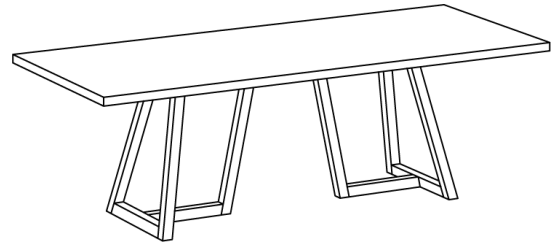

## TABLE MARGO SQUARE LINO (T\_MARGO-Q-LINO\_4\_B5x5)

A bright and light appearance.  
Square linoleum tabletop with a solid wood frame.

Linoleum covered tabletop  
Frame solid wood  
Standard table height: 75 cm  
Leg profile: 5 x 5 cm

## TABLE MARGO SELECT (T\_MARGO-SELECT\_4\_B5x5)

Special edition with extra wide boards  
With well-balanced bearing structure.

Standard coating: treatment with herbal oil. Solid wood  
table top 4 cm thick,  
full-length 15 cm wide lamella  
Standard table height: 75 cm  
Leg profile: 5 x 5 cm