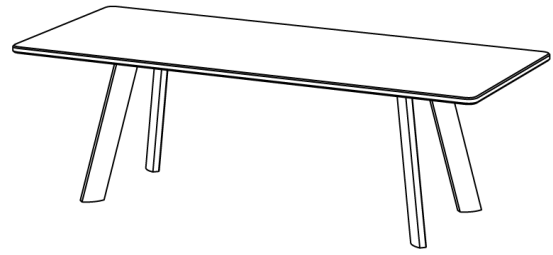

## COFFEE TABLE KLOTZ (C\_KLOTZ\_0\_0)

All-rounder from logs. Pure nature with open knots and cracks.

Standard coating: treatment with herbal oil.

L / W / H cm	PRICE GROUPS (EUR)				
	I	II	III	IV	V
28-29 / 28-29 / 45	0	0	0	0	0
30-33 / 30-33 / 45	0	0	0	0	0

## STOOL KLOTZ (H\_KLOTZ\_0\_0)

All-rounder from logs. Pure nature with open knots and cracks.

Standard coating: treatment with herbal oil.

W / D / H cm	PRICE GROUPS (EUR)				
	I	II	III	IV	V
28-29 / 28-29 / 45	0	0	0	0	0
30-33 / 30-33 / 45	0	0	0	0	0

## TABLE LARGUS (T\_LARGUS\_3\_B11x6)

Standard coating: treatment with herbal oil.  
 Solid wood table top 3 cm thick,  
 full-length 7 - 9 cm width staved.  
 Standard table height: 75 cm  
 Leg profile: 11 x 6 cm