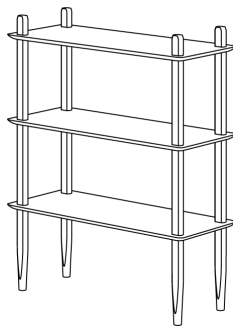

SHELF AETAS (R_AETAS_2.5)

All solid.

Standard coating: treatment with herbal oil.

full-length 7 - 9 cm width staved.

Plate thickness 2,5 cm

Leg profile: 6 x 4 cm

Standard:

H 102cm with 2 Shelves

H 147cm with 3 Shelves

H 193cm with 4 Shelves

W / D / H cm	PRICE GROUPS (EUR)				
	I	II	III	IV	V
120 / 48 / 102	0	0	0	0	0
120 / 48 / 147	0	0	0	0	0
120 / 48 / 193	0	0	0	0	0