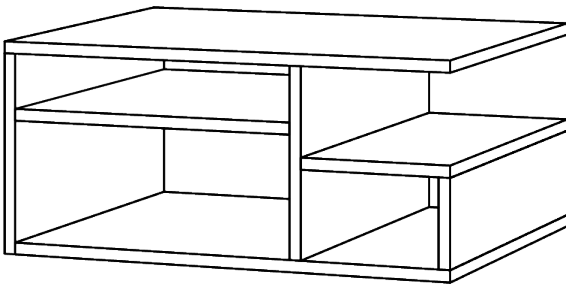

I	II	III	IV	V
Accessory: Shelf	0	0	0	0	0
Accessory: Drawer	0	0	0	0	0
Accessory: Shelf&Drawer	0	0	0	0	0