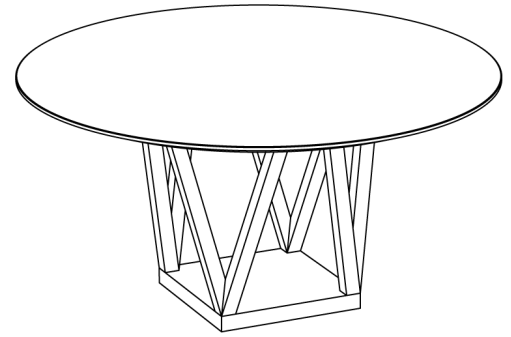

## TABLE CREO LINO (T\_CREO-LINO\_4\_B5x5)

Clear lines vibrates elegance and style. Round table top in linoleum.

Round linoleum table top 4 cm thick.

Standard table height: 75 cm

Leg profile: 5 x 5 cm

Different linoleum colors for selection see order guidelines.

## TABLE CUBUS 3 B10X10 (T\_CUBUS\_3\_B10x10)

Sharp edges. Table top flush to legs.  
Extendable with extra leaves  
or frame pullout butterfly leaves.

Standard coating: treatment with herbal oil.  
Solid wood table top 3 cm thick,  
full-length 7-9 cm width staved.  
Frameheight: 7 cm  
Frameheight: 8 cm (with frame pullout butterfly leaf  
system)  
Standard table height: 75 cm  
Leg profile: 10 x 10 cm