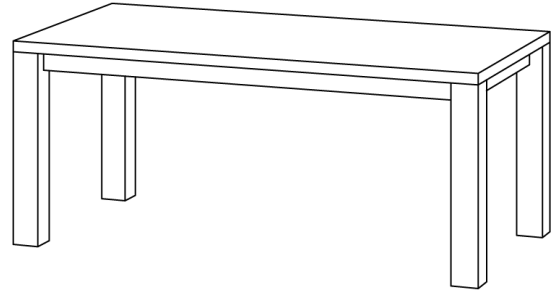

## TABLE CUBUS 3 B7X7 (T\_CUBUS\_3\_B7x7)

Sharp edges. Table top flush to legs.  
Standard coating: treatment with herbal oil.

Solid wood table top 3 cm thick,  
full-length 7 - 9 cm width staved.  
Frameheight: 7 cm  
Frameheight: 8 cm (with frame pullout butterfly leaf system)  
Standard table height: 75 cm  
Leg profile: 7 x 7 cm

Pullout leaf 1 x 50cm only available from 100cm table base length onwards.

	cm	cm	I	II	III	IV	V
Extension leaf L 50cm, cross grain	50	80	0	0	0	0	0
Extension leaf L 50cm, cross grain	50	90	0	0	0	0	0
Extension leaf L 50cm, cross grain	50	100	0	0	0	0	0
One sided Pullout leaf system L 50cm, lengthwise grain	50	80	0	0	0	0	0
One sided Pullout leaf system L 50cm, lengthwise grain	50	90	0	0	0	0	0
One sided Pullout leaf system L 50cm, lengthwise grain	50	100	0	0	0	0	0

## TABLE CUBUS 4 B10X10 (T\_CUBUS\_4\_B10x10)

Sharp edges. Table top flush to legs.  
Extendable with extra leaves.

Standard coating: treatment with herbal oil.  
Solid wood table top 4 cm thick,  
full-length 7-9 cm width staved.  
Frameheight: 7 cm  
Standard table height: 75 cm  
Leg profile: 10 x 10 cm