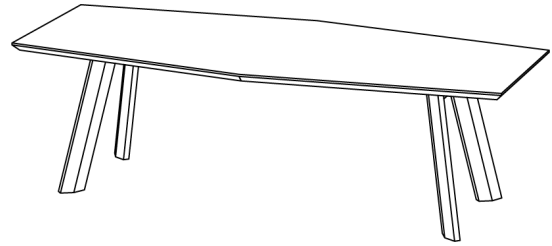

TABLE RHOMBI (T_RHOMBI_4_B13x7)

Rhombic table top which tapers towards the bottom.
Rhombic tilted feet.

Solid wood table top 4 cm thick,
full-length 7 - 9 cm width staved.
Standard table height: 75 cm
Leg profile: 13 x 7 cm

Length cm	Width cm	PRICE GROUPS (EUR)				
		I	II	III	IV	V
180	58-77	O	O	O	O	O
200	64-86	O	O	O	O	O
220	71-94	O	O	O	O	O
240	77-103	O	O	O	O	O
260	84-111	O	O	O	O	O
280	90-120	O	O	O	O	O