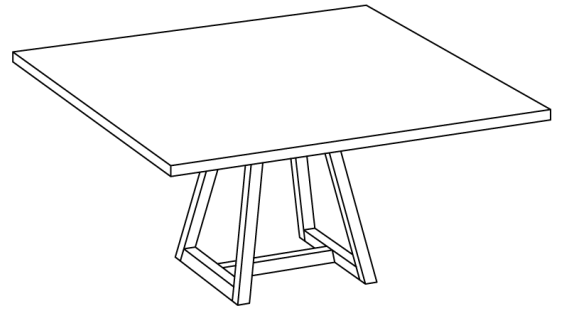

TABLE MARGO SQUARE (T_MARGO-Q_4_B5x5)

A bright and light appearance. Square table top.

Standard coating: treatment with herbal oil.
Solid wood table top 4 cm thick,
full-length 7 - 9 cm width staved.
Standard table height: 75 cm
Leg profile: 5 x 5 cm

Length cm	Width cm	PRICE GROUPS (EUR)				
		I	II	III	IV	V
120	120	0	0	0	0	0
140	140	0	0	0	0	0
160	160	0	0	0	0	0
180	180	0	0	0	0	0

	I	II	III	IV	V
Slanted edge	0	0	0	0	0
Straight edge	Included