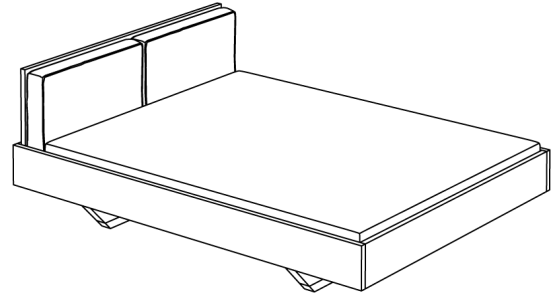

- Bed frame height: 43 cm
  - Headboard height: 83 cm
  - The recess depth of the frame electively to max. 15 cm
  - Outer dimensions: W\* + 6 cm, L\* + 24 cm
  - Two leather back cushions included in price
- Colours: white, beige, dark brown, red, black