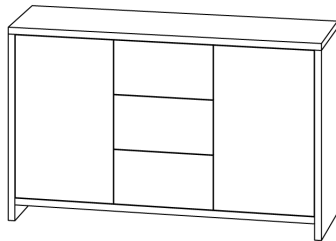

K12

K7: 2 doors, behind each 1 shelf, without partition panel

K8: 3 doors, behind each, 1 shelf, with partition panel

K12: 2 doors, behind each 1 shelf, with 3 drawers

K9: 4 doors, behind each 1 shelf, with partition panel