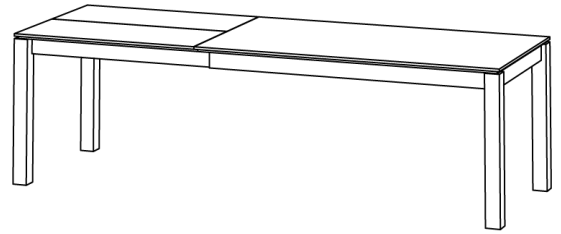

Frameheight: 7cm

Standard table height: 75 cm

Leg profile: 6 x 4 cm

Length cm	Width cm	PRICE GROUPS (EUR)				
		I	II	III	IV	V
120	90	0	0	0	0	0
120	95	0	0	0	0	0
120	100	0	0	0	0	0
140	90	0	0	0	0	0
140	95	0	0	0	0	0
140	100	0	0	0	0	0
160	90	0	0	0	0	0
160	95	0	0	0	0	0
160	100	0	0	0	0	0
180	90	0	0	0	0	0
180	95	0	0	0	0	0
180	100	0	0	0	0	0
200	90	0	0	0	0	0
200	95	0	0	0	0	0
200	100	0	0	0	0	0
220	90	0	0	0	0	0
220	95	0	0	0	0	0
220	100	0	0	0	0	0

## TABLE CONVERTO BUTTERFLY (T\_CONVERTO-SP\_2.5\_B7.5x7.5)

Clear form for timeless elegance.

Extendable in addition up to 100 cm with one or two folding butterfly leaves hidden in the table.

Standard coating: treatment with herbal oil.

Solid wood table top 2,5 cm thick, full-length 7 - 9 cm width staved.

Frameheight: 8 cm

Standard table height: 75 cm

Standard leg profile: 7.5 x 7.5 cm

Prices with 1 extendable leaf 1x100cm, lengthwise grain.