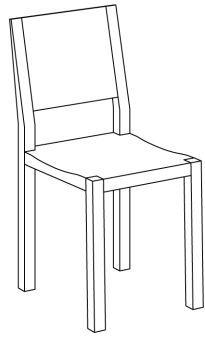

vitamin design

CHAIR TAU (S_TAU)

A seating accomodation embodying elegance and naturalness.

- Standard coating: treatment with herbal oil.
- Width: 41 cm
- Depth: 51 cm
- Height: 87 cm
- Seat depth: 42 cm
- Seat height: 46,5 cm

PRICE GROUPS (EUR)				
I	II	III	IV	V
0	0	0	0	0