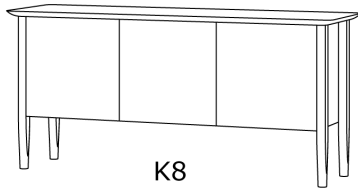

SIDEBOARD AETAS (K_AETAS_3)

In standard version as room divider. The doors can be opened both sides.

Handle-less opening of doors and drawers ("push" function).

Standard coating: treatment with herbal oil.

All parts solid wood. Permanently mounted.

Standard depth: 42 cm body, 54 cm top

Standard height: 54 cm body, 84 cm total height

K8

Conf	Width / Depth / Height cm	PRICE GROUPS (EUR)				
		I	II	III	IV	V
K22	120 / 42 / 84	O	O	O	O	O
K22	140 / 42 / 84	O	O	O	O	O
K8	160 / 42 / 84	O	O	O	O	O
K8	180 / 42 / 84	O	O	O	O	O
K9	200 / 42 / 84	O	O	O	O	O
K9	220 / 42 / 84	O	O	O	O	O

K22: 2 doors, behind each 1 shelf, with partition panel

K8: 3 doors, behind each, 1 shelf, with partition panel

K9: 4 doors, behind each 1 shelf, with partition