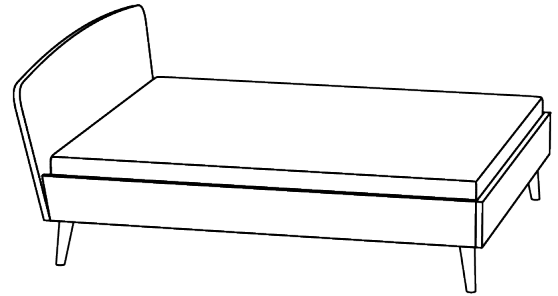

BED CALOR (L_CALOR)

Simple but still very stylish. Slight tilted headboard. The contrast round shapes of the headboard with the straight lines of the bedframe lead to a harmonic creation.

Standard coating: treatment with herbal oil.
Solid wood boards full-length staved.
Central bracket for additional strength, also enabling the use of two separate slatted frames.
Slatted frames and mattresses need to be ordered separately.

- •Bed frame height: 43 cm
- •Headboard height: 92 cm
- •The recess depth of the frame electively to max. 15 cm
- •Outer dimensions: W* + 26 cm, L* + 15 cm

Width cm	Length cm	PRICE GROUPS (EUR)				
		I	II	III	IV	V
100	200	0	0	0	0	0
140	200	0	0	0	0	0
160	200	0	0	0	0	0
180	200	0	0	0	0	0
200	200	0	0	0	0	0

	I	II	III	IV	V
Recess depth: each 3cm more depth	0	0	8%	0	0
Extra length up to 220cm	0	0	0	0	0