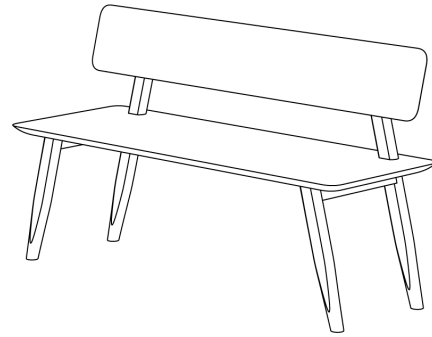

## BENCH AETAS (B\_AETAS\_3\_B6x4)

Affectionate design across the time.

Standard coating: treatment with herbal oil.  
 Solid wood top 3 cm thick,  
 full-length 7-9 cm width staved.  
 Standard height: 45 cm  
 Leg profile: 6 x 4 cm

Length cm	Width cm	PRICE GROUPS (EUR)				
		I	II	III	IV	V
46	36	0	0	0	0	0
100	36	0	0	0	0	0
120	36	0	0	0	0	0
140	36	0	0	0	0	0
160	36	0	0	0	0	0
180	36	0	0	0	0	0
200	36	0	0	0	0	0
220	36	0	0	0	0	0

Bench 46 x 36 cm without recessed grip.

## BENCH AETAS RL (B\_AETAS-RL\_3\_B6x4)

Affectionate design across the time.

Standard coating: treatment with herbal oil.  
Solid wood top 3 cm thick,  
full-length 7-9 cm width staved.  
Standard seat height: 45 cm  
Height: 80 cm  
Seat depth: 37 cm  
Leg profile: 6 x 4 cm