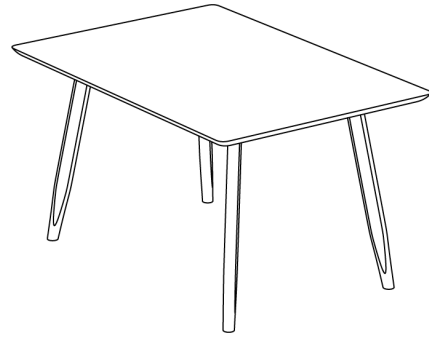

## TABLE AETAS SECRETARY (T\_AETAS-H\_2.5\_B6x4)

Affectionate design across time

Standard coating: treatment with herbal oil.  
Top 2,5 cm thick, full-length 7-9 cm width staved.  
Standard height: 75 cm  
Leg profile: 6 x 4 cm

## TABLE AETAS BASIC 3 (T\_AETAS-B\_3\_B6x4)

Affectionate design across the time.

Standard coating: treatment with herbal oil.  
 Solid wood table top 3 cm thick,  
 full-length 7 - 9 cm width staved.  
 Standard table height: 75 cm  
 Leg profile: 6 x 4 cm