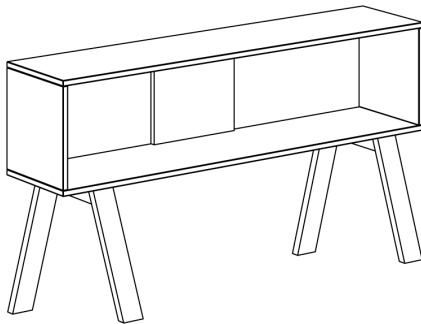

Please state the movement direction left or right.

	I	II	III	IV	V
Going Left			Included		
Going Right			Included		
Middle board			Included