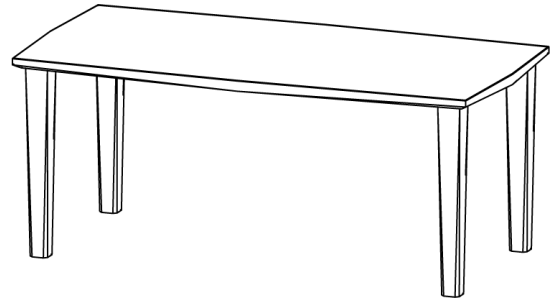

vitamin design

TABLE RUBI (T_RUBI_4_B8.5x8.5)

A Diamond of Wood. Subtle edges in a diamond cut.

Standard coating: treatment with herbal oil.
Solid wood table top 4 cm thick,
full-length 7 - 9 cm width staved.
Frameless
Standard table height: 75 cm
Leg profile: 8.5 x 8.5 cm

Length cm	Width cm	PRICE GROUPS (EUR)				
		I	II	III	IV	V
160	90	0	0	0	0	0
160	95	0	0	0	0	0
160	100	0	0	0	0	0
180	90	0	0	0	0	0
180	95	0	0	0	0	0
180	100	0	0	0	0	0
200	90	0	0	0	0	0
200	95	0	0	0	0	0
200	100	0	0	0	0	0
220	90	0	0	0	0	0
220	95	0	0	0	0	0
220	100	0	0	0	0	0
240	90	0	0	0	0	0
240	95	0	0	0	0	0
240	100	0	0	0	0	0