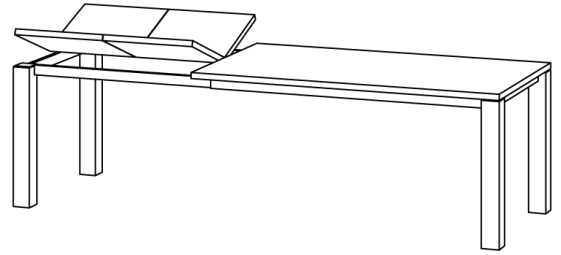

TABLE LIVING BUTTERFLY (T_LIVING-SP_3_B9x9)

The legs stay always on the outer edges. On top 0,5 cm milled. Sharp edges. Extendable in addition up to 117 cm with one or two folding butterfly leaves hidden in the table.

Solid wood table top 3 cm thick,
full-length 7-9 cm width staved
Frameheight: 8 cm
Standard table height: 75 cm
Leg profile: 9 x 9 cm
Prices with 1 extendable leaf 1x100cm, lengthwise grain.

Length cm	Width cm	PRICE GROUPS (EUR)				
		I	II	III	IV	V
140	90	0	0	0	0	0
140	95	0	0	0	0	0
140	100	0	0	0	0	0
150	90	0	0	0	0	0
150	95	0	0	0	0	0
150	100	0	0	0	0	0
160	90	0	0	0	0	0
160	95	0	0	0	0	0
160	100	0	0	0	0	0
180	90	0	0	0	0	0
180	95	0	0	0	0	0
180	100	0	0	0	0	0
200	90	0	0	0	0	0
200	95	0	0	0	0	0
200	100	0	0	0	0	0
220	90	0	0	0	0	0
220	95	0	0	0	0	0
220	100	0	0	0	0	0
240	90	0	0	0	0	0
240	95	0	0	0	0	0
240	100	0	0	0	0	0
260	90	0	0	0	0	0
260	95	0	0	0	0	0
260	100	0	0	0	0	0
280	90	0	0	0	0	0
280	95	0	0	0	0	0
280	100	0	0	0	0	0
300	90	0	0	0	0	0
300	95	0	0	0	0	0
300	100	0	0	0	0	0

Table base length 140cm only available with one leaf 100 cm.
Leaves in continuous grain only available for up to max 300 cm total length.

	I	II	III	IV	V
One sided Butterfly-System L 100cm, lengthwise grain	Included				
One sided Butterfly-System L 117cm, lengthwise grain	0	0	0	0	0
One sided Butterfly-System L 2x50cm, lengthwise grain	0	0	0	0	0
One sided Butterfly-System L 100cm, continuous grain	0	0	0	0	0
One sided Butterfly-System L 117cm, continuous grain	0	0	0	0	0
One sided Butterfly-System L 2x50cm, continuous grain	0	0	0	0	0