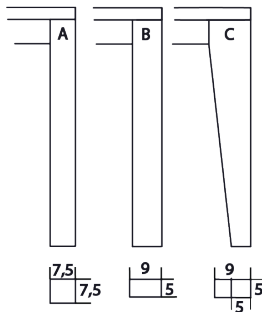

Frameheight: 7cm

Standard table height: 75 cm

Leg profile: 6 x 4 cm

Length cm	Width cm	PRICE GROUPS (EUR)				
		I	II	III	IV	V
120	90	0	0	0	0	0
120	95	0	0	0	0	0
120	100	0	0	0	0	0
140	90	0	0	0	0	0
140	95	0	0	0	0	0
140	100	0	0	0	0	0
160	90	0	0	0	0	0
160	95	0	0	0	0	0
160	100	0	0	0	0	0
180	90	0	0	0	0	0
180	95	0	0	0	0	0
180	100	0	0	0	0	0
200	90	0	0	0	0	0
200	95	0	0	0	0	0
200	100	0	0	0	0	0
220	90	0	0	0	0	0
220	95	0	0	0	0	0
220	100	0	0	0	0	0

## TABLE CONVERTO BUTTERFLY (T\_CONVERTO-SP\_2.5\_B7.5x7.5)

Clear form for timeless elegance.

Extendable in addition up to 100 cm with one or two folding butterfly leaves hidden in the table.

Standard coating: treatment with herbal oil.

Solid wood table top 2,5 cm thick, full-length 7 - 9 cm width staved.

Frameheight: 8 cm

Standard table height: 75 cm

Standard leg profile: 7.5 x 7.5 cm

Prices with 1 extendable leaf 1x100cm, lengthwise grain.