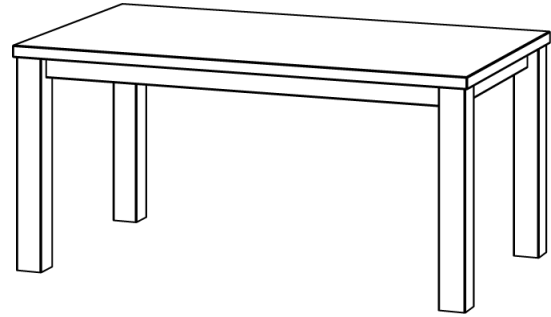

TABLE FORTE 4 B9X9 (T_FORTE_4_B9x9)

Overlapping 1cm table top. Slightly rounded edges.
Extendable with extra leaves.

Standard coating: treatment with herbal oil.
Solid wood table top 4 cm thick,
full-length 7-9 cm width staved.
Frameheight: 7 cm
Standard table height: 75 cm
Leg profile: 9 x 9 cm

Length cm	Width cm	PRICE GROUPS (EUR)				
		I	II	III	IV	V
160	90	0	0	0	0	0
160	95	0	0	0	0	0
160	100	0	0	0	0	0
180	90	0	0	0	0	0
180	95	0	0	0	0	0
180	100	0	0	0	0	0
200	90	0	0	0	0	0
200	95	0	0	0	0	0
200	100	0	0	0	0	0
220	90	0	0	0	0	0
220	95	0	0	0	0	0
220	100	0	0	0	0	0
240	90	0	0	0	0	0
240	95	0	0	0	0	0
240	100	0	0	0	0	0
260	90	0	0	0	0	0
260	95	0	0	0	0	0
260	100	0	0	0	0	0
280	90	0	0	0	0	0
280	95	0	0	0	0	0
280	100	0	0	0	0	0
300	90	0	0	0	0	0
300	95	0	0	0	0	0
300	100	0	0	0	0	0

	cm	cm	I	II	III	IV	V
Extension leaf L 50cm, cross grain	50	90	0	0	0	0	0
Extension leaf L 50cm, cross grain	50	95	0	0	0	0	0
Extension leaf L 50cm, cross grain	50	100	0	0	0	0	0