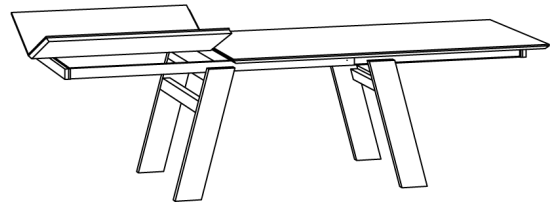

## COFFEE TABLE CUBUS (C\_CUBUS\_3\_B9x9)

Sharp edges. Solid wood top flush to legs.

Standard coating: treatment with herbal oil.  
Solid wood Solid wood top 3 cm thick,  
full-length 7-9 cm width staved.  
Standard height: 45 cm  
Leg profile: 9 x 9 cm

## TABLE CULTUS BUTTERFLY (T\_CULTUS-SP\_2.5\_B14x4)

The solid table top slightly tapered towards the bottom in combination with four tilted oblong legs.  
Extendable in addition up to 100 cm

Standard coating: treatment with herbal oil.  
Solid wood table Top 2,5 cm thick,  
full-length 7 - 9 cm width staved.  
Standard table height: 75 cm  
Leg profile: 14 x 4 cm  
Visible aluminium frame.  
Prices with 1 extendable leaf 1x100cm, lengthwise grain.