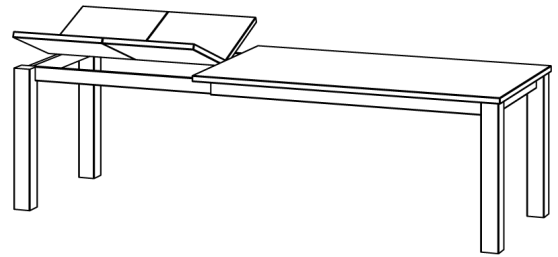

TABLE FORTE BUTTERFLY (T_FORTE-SP_3_B9x9)

Extendable in addition up to 100 cm with one or two folding butterfly leaves hidden in the table. Overlapping 1cm table top. Slightly rounded edges.

Standard coating: treatment with herbal oil.
Solid wood table top 3 cm thick,
full-length 7-9 cm width staved
Frameheight: 8 cm
Standard table height: 75 cm
Leg profile: 9 x 9 cm
Prices with 1 extendable leaf 1x100cm, lengthwise grain.

Length cm	Width cm	PRICE GROUPS (EUR)				
		I	II	III	IV	V
140	90	0	0	0	0	0
140	95	0	0	0	0	0
140	100	0	0	0	0	0
150	90	0	0	0	0	0
150	95	0	0	0	0	0
150	100	0	0	0	0	0
160	90	0	0	0	0	0
160	95	0	0	0	0	0
160	100	0	0	0	0	0
180	90	0	0	0	0	0
180	95	0	0	0	0	0
180	100	0	0	0	0	0
200	90	0	0	0	0	0
200	95	0	0	0	0	0
200	100	0	0	0	0	0
220	90	0	0	0	0	0
220	95	0	0	0	0	0
220	100	0	0	0	0	0
240	90	0	0	0	0	0
240	95	0	0	0	0	0
240	100	0	0	0	0	0
260	90	0	0	0	0	0
260	95	0	0	0	0	0
260	100	0	0	0	0	0
280	90	0	0	0	0	0
280	95	0	0	0	0	0
280	100	0	0	0	0	0
300	90	0	0	0	0	0
300	95	0	0	0	0	0
300	100	0	0	0	0	0

Table base length 140cm only available with one leaf 90 cm.
Extension with continuous grain only available for up to max 300 cm total length.

	I	II	III	IV	V
One sided Butterfly-System L 90cm, lengthwise grain			Included		
One sided Butterfly-System L 100cm, lengthwise grain			Included		
One sided Butterfly-System L 2x50cm, lengthwise grain	0	0	0	0	0
One sided Butterfly-System L 90cm, continuous grain	0	0	0	0	0
One sided Butterfly-System L 100cm, continuous grain	0	0	0	0	0
One sided Butterfly-System L 2x50cm, continuous grain	0	0	0	0	0