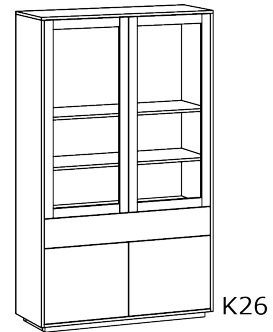

SIDEBORD LINEA HIGH (K_LINEA-HI_3)

Elegant Glass cabinet

All parts solid wood except the rear cover. Permanently mounted.

Handle-less opening of doors and drawers ("push" function).

Standard coating: treatment with herbal oil.

Standard depth: 45 cm

Standard height: 200 cm, only body without pedestal or baseboard.

Standard baseboard: H 4 cm, (SO4)

Conf	Width / Depth / Height cm	PRICE GROUPS (EUR)				
		I	II	III	IV	V
K26	120 / 45 / 200	0	0	0	0	0

K26: Top 2 glass doors, behind each 2 shelves, Middle 1 drawer, Bottom 2 doors, behind each 1 shelf.

	I	II	III	IV	V
Base 4cm			Included