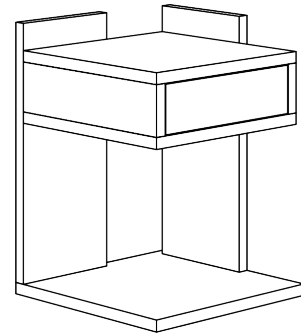

COFFEE TABLE MENA H (C_MENA-H_2.5_0)

Clear shape. Sharp edges.

Standard coating: treatment with herbal oil.
Solid wood Top 2,5 cm thick, full-length 7-9 cm lamella.
Price including 1 drawer

L / W / H cm	PRICE GROUPS (EUR)				
	I	II	III	IV	V
40 / 40 / 60	0	0	0	0	0
45 / 45 / 60	0	0	0	0	0

	I	II	III	IV	V
Accessory: 1x Drawer	Included				
Accessory: 2x Drawer	0	0	0	0	0