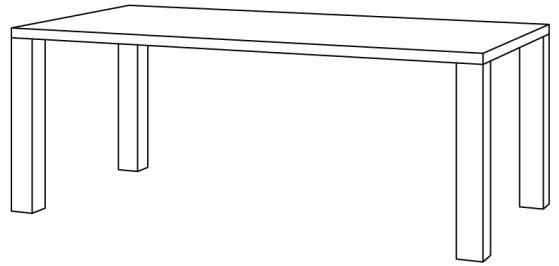

## TABLE IUSTUS (T\_IUSTUS\_4\_B10x10)

Without a frame. Table top flush to legs.

Standard coating: treatment with herbal oil.  
 Solid wood table top 4 cm thick,  
 full-length 7-9 cm width staved.  
 Standard table height: 75 cm  
 Leg profile: 10 x 10 cm