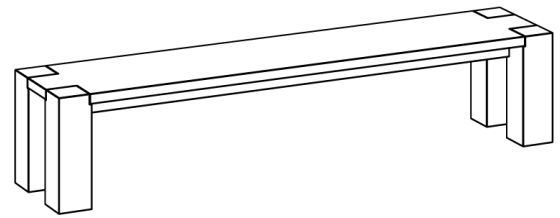

BENCH TAURUS 4 B14X14 (B_TAURUS_4_B14x14)

Slightly rounded edges. Break-through legs.

Standard coating: treatment with herbal oil.
Solid wood top 4 cm thick,
full-length 7-9 cm width staved.
Standard bench height: 45 cm
Leg profile: 14 x 14 cm

Length cm	Width cm	PRICE GROUPS (EUR)				
		I	II	III	IV	V
160	39	0	0	0	0	0
160	45	0	0	0	0	0
180	39	0	0	0	0	0
180	45	0	0	0	0	0
200	39	0	0	0	0	0
200	45	0	0	0	0	0
220	39	0	0	0	0	0
220	45	0	0	0	0	0
240	39	0	0	0	0	0
240	45	0	0	0	0	0
260	39	0	0	0	0	0
260	45	0	0	0	0	0
280	39	0	0	0	0	0
280	45	0	0	0	0	0