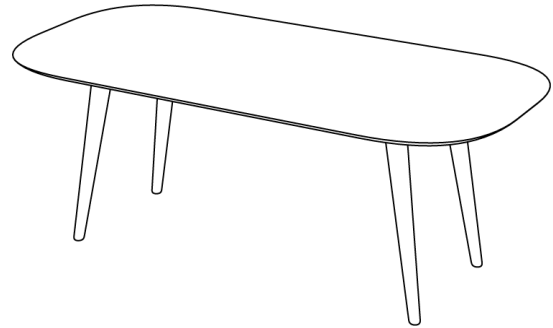

## TABLE AMBER BUTTERFLY (T\_AMBER-SP\_3\_B10x10)

Visible aluminium frame.  
 Extendable in addition up to 117 cm  
 with one folding butterfly leaf hidden in the table.

Standard coating: treatment with herbal oil.  
 Solid wood table top 3 cm thick,  
 full-length 7 - 9 cm width staved.  
 Frameheight: 8 cm  
 Standard table height: 75 cm  
 Leg profile: 10 x 10 cm  
 Prices with 1 extendable leaf 1x100cm, lengthwise  
 grain.

Extension with continuous grain only available for up to max 300 cm total length.

	I	II	III	IV	V
One sided Butterfly-System L 100cm, lengthwise grain	Included				
One sided Butterfly-System L 117cm, lengthwise grain	0	0	0	0	0
One sided Butterfly-System L 100cm, continuous grain	0	0	0	0	0
One sided Butterfly-System L 117cm, continuous grain	0	0	0	0	0

## TABLE AMBIO (T\_AMBIO\_3\_B8x4)

Standard coating: treatment with herbal oil.

Solid wood table top 3 cm thick,  
full-length 7 - 9 cm width staved.  
Standard table height: 75 cm  
Leg profile: 8 x 4 cm