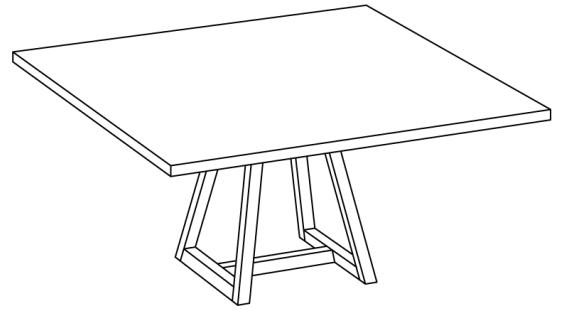

TABLE MARGO SQUARE LINO (T_MARGO-Q-LINO_4_B5x5)

A bright and light appearance.
Square linoleum tabletop with a solid wood frame.

Linoleum covered tabletop
Frame solid wood
Standard table height: 75 cm
Leg profile: 5 x 5 cm

Different linoleum colors for selection see order guidelines.

Length cm	Width cm	PRICE GROUPS (EUR)				
		I	II	III	IV	V
120	120	0	0	0	0	0
140	140	0	0	0	0	0
160	160	0	0	0	0	0
180	180	0	0	0	0	0

	I	II	III	IV	V
Slanted edge	0	0	0	0	0
Straight edge	Included