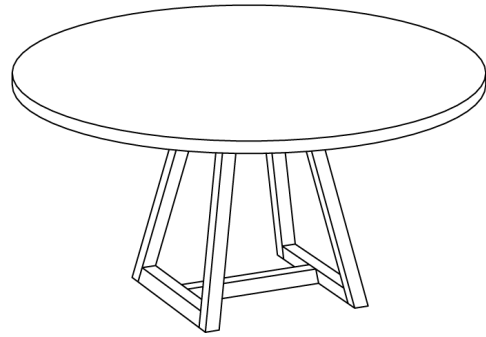

vitamin design

TABLE MARGO ROUND LINO (T_MARGO-R-LINO_4_B5x5)

A bright and light appearance.
Round linoleum tabletop with a solid wood frame.

Linoleum covered tabletop
Frame solid wood
Standard table height: 75 cm
Leg profile: 5 x 5 cm

Different linoleum colors for selection see order guidelines.

Length cm	Width cm	PRICE GROUPS (EUR)				
		I	II	III	IV	V
120	120	O	O	O	O	O
140	140	O	O	O	O	O
160	160	O	O	O	O	O
180	180	O	O	O	O	O

	I	II	III	IV	V
Slanted edge	O	O	O	O	O
Straight edge	Included