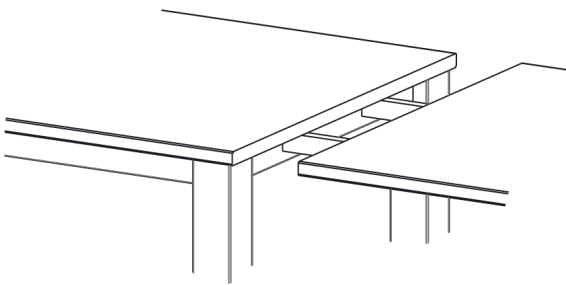

TABLE FORTE 4 B9X9 (T_FORTE_4_B9x9)

Overlapping 1cm table top. Slightly rounded edges.
Extendable with extra leaves.

Standard coating: treatment with herbal oil.
Solid wood table top 4 cm thick,
full-length 7-9 cm width staved.
Frameheight: 7 cm
Standard table height: 75 cm
Leg profile: 9 x 9 cm

Length cm	Width cm	PRICE GROUPS (EUR)				
		I	II	III	IV	V
160	90	0	0	0	0	0
160	95	0	0	0	0	0
160	100	0	0	0	0	0
180	90	0	0	0	0	0
180	95	0	0	0	0	0
180	100	0	0	0	0	0
200	90	0	0	0	0	0
200	95	0	0	0	0	0
200	100	0	0	0	0	0
220	90	0	0	0	0	0
220	95	0	0	0	0	0
220	100	0	0	0	0	0
240	90	0	0	0	0	0
240	95	0	0	0	0	0
240	100	0	0	0	0	0
260	90	0	0	0	0	0
260	95	0	0	0	0	0
260	100	0	0	0	0	0
280	90	0	0	0	0	0
280	95	0	0	0	0	0
280	100	0	0	0	0	0
300	90	0	0	0	0	0
300	95	0	0	0	0	0
300	100	0	0	0	0	0

	cm	cm	I	II	III	IV	V
Extension leaf L 50cm, cross grain	50	90	0	0	0	0	0
Extension leaf L 50cm, cross grain	50	95	0	0	0	0	0
Extension leaf L 50cm, cross grain	50	100	0	0	0	0	0