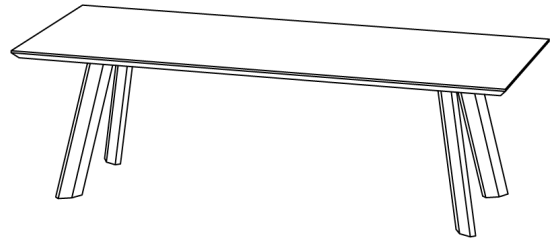

TABLE RHOMBI BASIC (T_RHOMBI-B_4_B13x7)

Rhombic table top which tapers towards the bottom.
Rhombic tilted feet.

Standard coating: treatment with herbal oil.
Solid wood table top 4 cm thick,
full-length 7 - 9 cm width staved.
Standard table height: 75 cm
Leg profile: 13 x 7 cm

Length cm	Width cm	PRICE GROUPS (EUR)				
		I	II	III	IV	V
180	90	0	0	0	0	0
180	95	0	0	0	0	0
180	100	0	0	0	0	0
200	90	0	0	0	0	0
200	95	0	0	0	0	0
200	100	0	0	0	0	0
220	90	0	0	0	0	0
220	95	0	0	0	0	0
220	100	0	0	0	0	0
240	90	0	0	0	0	0
240	95	0	0	0	0	0
240	100	0	0	0	0	0
260	90	0	0	0	0	0
260	95	0	0	0	0	0
260	100	0	0	0	0	0
280	90	0	0	0	0	0
280	95	0	0	0	0	0
280	100	0	0	0	0	0
300	90	0	0	0	0	0
300	95	0	0	0	0	0
300	100	0	0	0	0	0