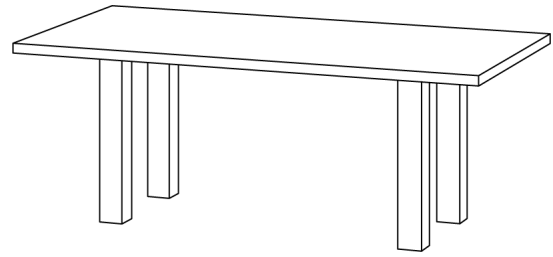

## TABLE CULTUS BUTTERFLY (T\_CULTUS-SP\_2.5\_B14x4)

The solid table top slightly tapered towards the bottom in combination with four tilted oblong legs.  
Extendable in addition up to 100 cm

Standard coating: treatment with herbal oil.  
Solid wood table Top 2,5 cm thick,  
full-length 7 - 9 cm width staved.  
Standard table height: 75 cm  
Leg profile: 14 x 4 cm  
Visible aluminium frame.  
Prices with 1 extendable leaf 1x100cm, lengthwise grain.

Extension with continuous grain only available for up to max 300 cm total length.

	I	II	III	IV	V
One sided Butterfly-System L 100cm, lengthwise grain	Included				
One sided Butterfly-System L 100cm, continuous grain	0	0	0	0	0

## TABLE DUCK (T\_DUCK\_4\_B10x10)

Without a frame end due to backout legs suitable for using with kitchen corner bench.

Standard coating: treatment with herbal oil.  
 Solid wood table top 4 cm thick,  
 full-length 7-9 cm width staved.  
 Standard table height: 75 cm  
 Leg profile: 10 x 10 cm