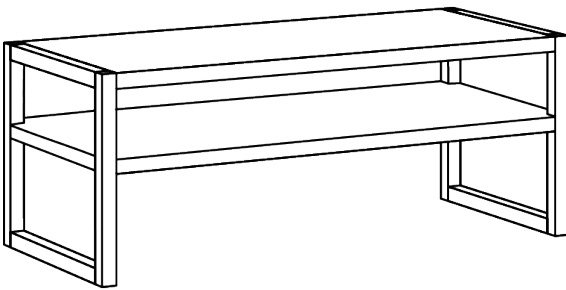

I	II	III	IV	V
Accessory: Shelf with open sides	0	0	0	0	0
Accessory: Shelf with closed sides	0	0	0	0	0
Accessory: Drawer	0	0	0	0	0