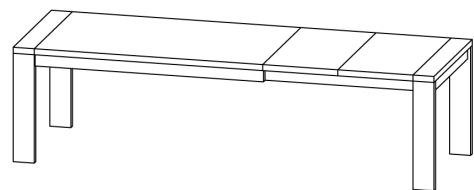

Length cm	Width cm	PRICE GROUPS (EUR)				
		I	II	III	IV	V
160	90	0	0	0	0	0
160	95	0	0	0	0	0
160	100	0	0	0	0	0
180	90	0	0	0	0	0
180	95	0	0	0	0	0
180	100	0	0	0	0	0
200	90	0	0	0	0	0
200	95	0	0	0	0	0
200	100	0	0	0	0	0
220	90	0	0	0	0	0
220	95	0	0	0	0	0
220	100	0	0	0	0	0
240	90	0	0	0	0	0
240	95	0	0	0	0	0
240	100	0	0	0	0	0
260	90	0	0	0	0	0
260	95	0	0	0	0	0
260	100	0	0	0	0	0
280	90	0	0	0	0	0
280	95	0	0	0	0	0
280	100	0	0	0	0	0