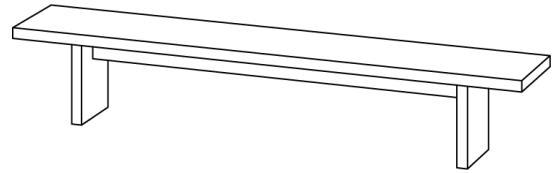

BENCH SAGA (B_SAGA_4_B4)

Sharp edges.

Standard coating: treatment with herbal oil.
Solid wood top 4 cm thick,
full-length 7-9 cm width staved.
Standard bench height: 45 cm
Leg profile: 4 cm

Length cm	Width cm	PRICE GROUPS (EUR)				
		I	II	III	IV	V
180	35	0	0	0	0	0
180	40	0	0	0	0	0
200	35	0	0	0	0	0
200	40	0	0	0	0	0
220	35	0	0	0	0	0
220	40	0	0	0	0	0
240	35	0	0	0	0	0
240	40	0	0	0	0	0
260	35	0	0	0	0	0
260	40	0	0	0	0	0
280	35	0	0	0	0	0
280	40	0	0	0	0	0
300	35	0	0	0	0	0
300	40	0	0	0	0	0