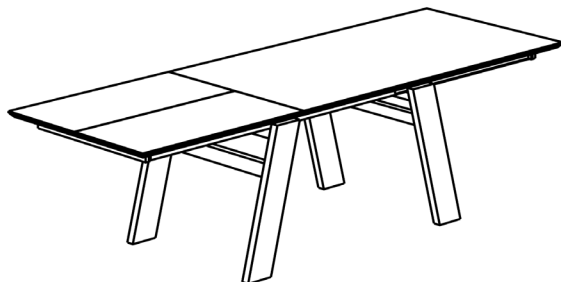

## COFFEE TABLE CUBUS (C\_CUBUS\_3\_B9x9)

Sharp edges. Solid wood top flush to legs.

Standard coating: treatment with herbal oil.  
Solid wood Solid wood top 3 cm thick,  
full-length 7-9 cm width staved.  
Standard height: 45 cm  
Leg profile: 9 x 9 cm

## TABLE CULTUS BUTTERFLY (T\_CULTUS-SP\_2.5\_B14x4)

The solid table top slightly tapered towards the bottom in combination with four tilted oblong legs.  
Extendable in addition up to 100 cm

Standard coating: treatment with herbal oil.  
Solid wood table Top 2,5 cm thick,  
full-length 7 - 9 cm width staved.  
Standard table height: 75 cm  
Leg profile: 14 x 4 cm  
Visible aluminium frame.  
Prices with 1 extendable leaf 1x100cm, lengthwise grain.