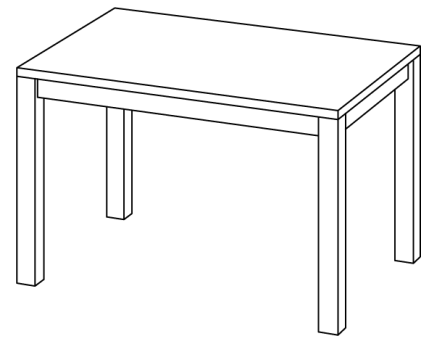

TABLE CUBUS 3 B7X7 (T_CUBUS_3_B7x7)

Sharp edges. Table top flush to legs.
Standard coating: treatment with herbal oil.

Solid wood table top 3 cm thick,
full-length 7 - 9 cm width staved.
Frameheight: 7 cm
Frameheight: 8 cm (with frame pullout butterfly leaf system)
Standard table height: 75 cm
Leg profile: 7 x 7 cm

Length cm	Width cm	PRICE GROUPS (EUR)				
		I	II	III	IV	V
80	80	0	0	0	0	0
90	80	0	0	0	0	0
90	90	0	0	0	0	0
100	80	0	0	0	0	0
100	90	0	0	0	0	0
100	100	0	0	0	0	0
120	80	0	0	0	0	0
120	90	0	0	0	0	0
120	100	0	0	0	0	0
140	80	0	0	0	0	0
140	90	0	0	0	0	0
140	100	0	0	0	0	0
160	80	0	0	0	0	0
160	90	0	0	0	0	0
160	100	0	0	0	0	0

Pullout leaf 1 x 50cm only available from 100cm table base length onwards.

	cm	cm	I	II	III	IV	V
Extension leaf L 50cm, cross grain	50	80	0	0	0	0	0
Extension leaf L 50cm, cross grain	50	90	0	0	0	0	0
Extension leaf L 50cm, cross grain	50	100	0	0	0	0	0
One sided Pullout leaf system L 50cm, lengthwise grain	50	80	0	0	0	0	0
One sided Pullout leaf system L 50cm, lengthwise grain	50	90	0	0	0	0	0
One sided Pullout leaf system L 50cm, lengthwise grain	50	100	0	0	0	0	0