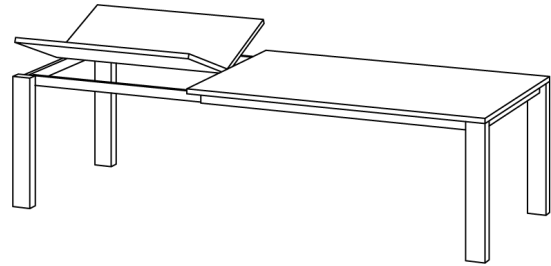

TABLE VARIUS BUTTERFLY (T_VARIUS-SP_2.4_B10x6a)

Extendable in addition up to 100 cm with one folding wood or linoleum butterfly leaf hidden in the table. The legs stay always on the outer edges.

Standard coating: treatment with herbal oil.

Solid wood table top 2,4 cm thick,
full-length 7-9 cm width staved

Frameheight: 8cm

Standard table height: 75 cm

Leg profile: 10 x 6 cm

Prices with 1 extendable leaf 1x100cm, lengthwise grain.

Extension in different linoleum colors for selection, see order guidelines.

Length cm	Width cm	PRICE GROUPS (EUR)				
		I	II	III	IV	V
140	90	O	O	O	O	O
140	95	O	O	O	O	O
140	100	O	O	O	O	O
160	90	O	O	O	O	O
160	95	O	O	O	O	O
160	100	O	O	O	O	O
180	90	O	O	O	O	O
180	95	O	O	O	O	O
180	100	O	O	O	O	O
200	90	O	O	O	O	O
200	95	O	O	O	O	O
200	100	O	O	O	O	O
220	90	O	O	O	O	O
220	95	O	O	O	O	O
220	100	O	O	O	O	O
240	90	O	O	O	O	O
240	95	O	O	O	O	O
240	100	O	O	O	O	O

Extension with continuous grain only available for up to max 300 cm total length.

	I	II	III	IV	V
One sided Butterfly-System L 100cm, lengthwise grain			Included		
One sided Butterfly-System L 100cm, Linoleum			Included		
One sided Butterfly-System L 100cm, continuous grain	O	O	O	O	O
Foot: A 10x6cm			Included		
Foot: B 14x6cm tapered	O	O	O	O	O
Foot: C 10x7cm tapered inside	O	O	O	O	O
Foot: D 8x8cm	O	O	O	O	O

Other dimensions, wood types and treatment on demand.
03/2020 Typelist. Subject to alterations and errors.