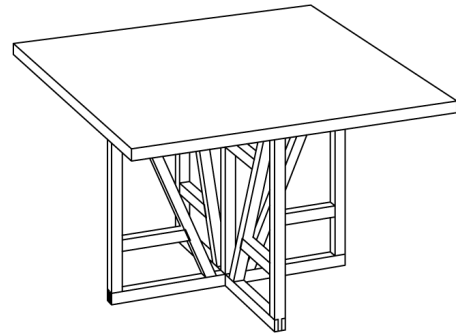

vitamin design

TABLE FACHWERK SQUARE (T_FACHWERK-Q_4_B4x4)

Frame inspired by historic model.
Sharp edges.

Standard coating: treatment with herbal oil.
Solid wood table top and frame 4 cm thick,
full-length 7-9 cm width staved.
Standard height: 75 cm
Frame: 4 x 4 cm

Length cm	Width cm	PRICE GROUPS (EUR)				
		I	II	III	IV	V
100	100	O	O	O	O	O
120	120	O	O	O	O	O
140	140	O	O	O	O	O