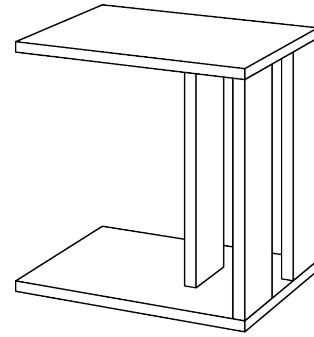

## COFFEE TABLE MENA M (C\_MENA-M\_2.5\_0)

Clear shape. Sharp edges.

As a side table or even a stool

Standard coating: treatment with herbal oil.

Solid wood Top 2,5 cm thick, full-length 7-9 cm lamella.

L / W / H cm	PRICE GROUPS (EUR)				
	I	II	III	IV	V
45 / 45 / 45	0	0	0	0	0