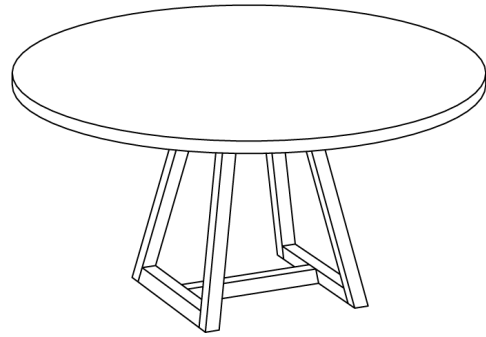

vitamin design

TABLE MARGO ROUND (T_MARGO-R_4_B5x5)

A bright and light appearance. Round table top.

Standard coating: treatment with herbal oil.
Solid wood table top 4 cm thick,
full-length 7 - 9 cm width staved.
Standard table height: 75 cm
Leg profile: 5 x 5 cm

Length cm	Width cm	PRICE GROUPS (EUR)				
		I	II	III	IV	V
120	120	0	0	0	0	0
140	140	0	0	0	0	0
160	160	0	0	0	0	0
180	180	0	0	0	0	0

	I	II	III	IV	V
Slanted edge	0	0	0	0	0
Straight edge	Included