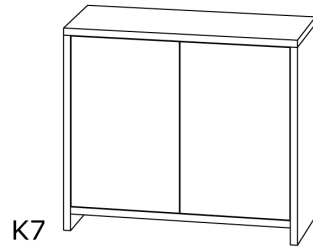

SIDEBORD MENA F (K_MENA-F_3)

Clear shape. Sharp edges. All solid, firmly mounted.
Butt connection.

Standard coating: treatment with herbal oil.
Handle-less opening of doors and drawers ("push" function).

K7

Conf	Width / Depth / Height cm	PRICE GROUPS (EUR)				
		I	II	III	IV	V
K7	100 / 42 / 85	O	O	O	O	O
K8	140 / 42 / 85	O	O	O	O	O
K12	140 / 42 / 85	O	O	O	O	O
K9	190 / 42 / 85	O	O	O	O	O