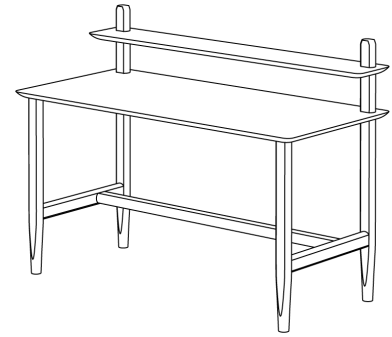

## TABLE AETAS SECRETARY (T\_AETAS-H\_2.5\_B6x4)

Affectionate design across time

Standard coating: treatment with herbal oil.  
Top 2,5 cm thick, full-length 7-9 cm width staved.  
Standard height: 75 cm  
Leg profile: 6 x 4 cm