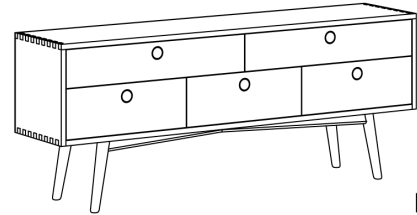

SIDEBOARD AMBIO (K_AMBIO_2.5)

Storage furniture have a unique form

All parts solid wood. Permanently mounted.
Handle-less opening of doors and drawers ("push" function).

Standard coating: treatment with herbal oil.

Full-length 7 - 9 cm width staved.

Standard depth: 46 cm

K17

Conf	Width / Depth / Height cm	PRICE GROUPS (EUR)				
		I	II	III	IV	V
K17	160 / 46 / 80	0	0	0	0	0
K17	180 / 46 / 80	0	0	0	0	0
K17	200 / 46 / 80	0	0	0	0	0
K17	220 / 46 / 80	0	0	0	0	0
K17	240 / 46 / 80	0	0	0	0	0

K17: top 2 drawers, bottom 3 drawers