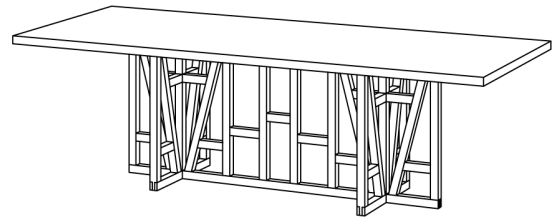

TABLE FACHWERK (T_FACHWERK_4_B4x4)

Frame inspired by historic model.
Sharp edges.

Standard coating: treatment with herbal oil.
Solid wood table top and frame 4 cm thick,
full-length 7-9 cm width staved.
Standard height: 75 cm
Frame: 4 x 4 cm

Length cm	Width cm	PRICE GROUPS (EUR)				
		I	II	III	IV	V
180	90	0	0	0	0	0
180	95	0	0	0	0	0
180	100	0	0	0	0	0
200	90	0	0	0	0	0
200	95	0	0	0	0	0
200	100	0	0	0	0	0
220	90	0	0	0	0	0
220	95	0	0	0	0	0
220	100	0	0	0	0	0
240	90	0	0	0	0	0
240	95	0	0	0	0	0
240	100	0	0	0	0	0
260	90	0	0	0	0	0
260	95	0	0	0	0	0
260	100	0	0	0	0	0
280	90	0	0	0	0	0
280	95	0	0	0	0	0
280	100	0	0	0	0	0
300	90	0	0	0	0	0
300	95	0	0	0	0	0
300	100	0	0	0	0	0