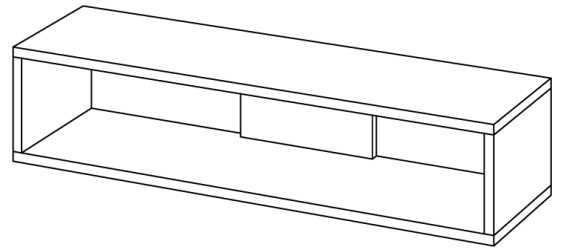

SHELF MENA TV (R_MENA-TV_3)

Clear shape. Sharp edges.

All solid, firmly mounted. Butt connection.
Standard coating: treatment with herbal oil.
Solid wood boards 3 cm thick full-length staved.
Open. Solid wood back in the middle 40 cm or without middle wall

W / D / H cm	PRICE GROUPS (EUR)				
	I	II	III	IV	V
160 / 45 / 35	0	0	0	0	0
200 / 45 / 40	0	0	0	0	0