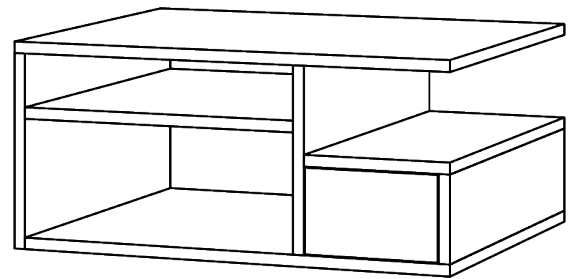

I	II	III	IV	V
Accessory: Shelf	0	0	0	0	0
Accessory: Drawer	0	0	0	0	0
Accessory: Shelf&Drawer	0	0	0	0	0