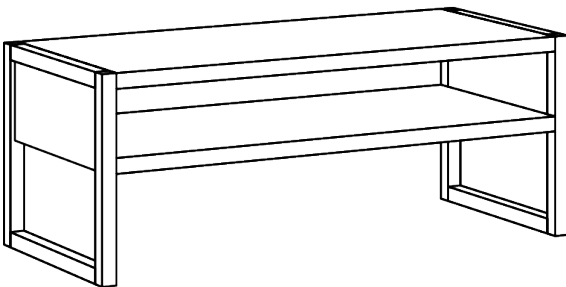

I	II	III	IV	V
Accessory: Shelf with open sides	0	0	0	0	0
Accessory: Shelf with closed sides	0	0	0	0	0
Accessory: Drawer	0	0	0	0	0