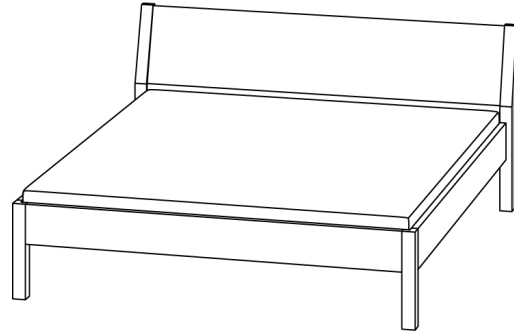

vitamin design

BED VILLA (L_VILLA)

Clear form with a curved headboard.

Standard coating: treatment with herbal oil.

Solid wood boards full-length staved.

Very easy assemblage: headboard and footboard pre-assembled.

Central bracket for additional strength, also enabling the use of two separate slatted frames.

Slatted frames and mattresses need to be ordered separately.

•Bed frame height: 43 cm

•Headboard height: 88 cm

•The recess depth of the frame electively to max. 15 cm

•Outer dimensions: W* + 12 cm, L* + 11 cm

Width cm	Length cm	PRICE GROUPS (EUR)				
		I	II	III	IV	V
100	200	O	O	O	O	O
140	200	O	O	O	O	O
160	200	O	O	O	O	O
180	200	O	O	O	O	O
200	200	O	O	O	O	O

	I	II	III	IV	V
Recess depth: each 3cm more depth	O	O	~~8%~~	O	O
Extra height: Leg height +/- 3cm	O	O	O	O	O
Extra length up to 220cm	O	O	O	O	O
Slat headboard	O	O	O	O	O