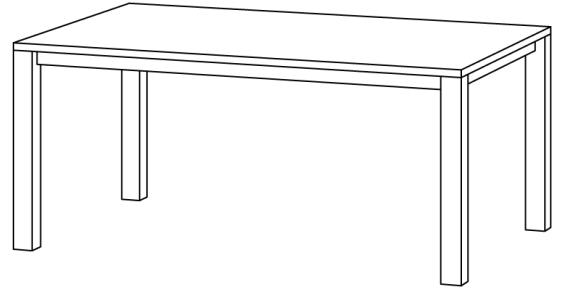

## TABLE VARIUS BASIC (T\_VARIUS-B\_2.4\_B7x7)

Sharp edges. Table top flush to legs.  
Standard coating: treatment with herbal oil.

Solid wood table top 2,4 cm thick,  
full-length 7 - 9 cm width staved.  
Frameheight: 7cm  
Standard table height: 75 cm  
Leg profile: 7 x 7 cm