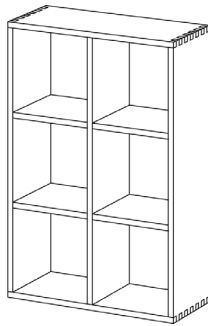

SHELF PISA G (R_PISA-G_2.5)

All solid, firmly mounted. Finger joint.

Standard coating: treatment with herbal oil.

Solid wood boards 2,5 cm thick full-length staved.

The compartment size: 37 x 37 cm

Shelf depth 35 cm, drawers can be placed in any shelf

Possible to use horizontal or vertical without visible screws.

W / D / H cm	PRICE GROUPS (EUR)				
	I	II	III	IV	V
42 / 35 / 42	0	0	0	0	0
42 / 35 / 82	0	0	0	0	0
42 / 35 / 121	0	0	0	0	0
82 / 35 / 121	0	0	0	0	0
82 / 35 / 200	0	0	0	0	0
121 / 35 / 121	0	0	0	0	0
121 / 35 / 200	0	0	0	0	0

	I	II	III	IV	V
Accessory: Drawer-unit Position Front	0	0	0	0	0
Accessory: Drawer-unit Position Rear	0	0	0	0	0