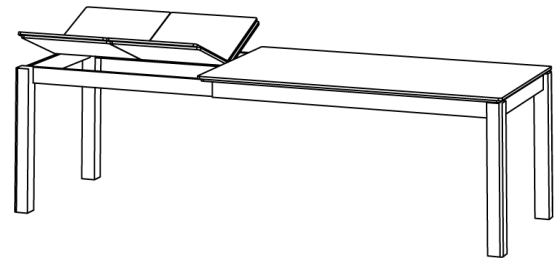

TABLE VERSO BUTTERFLY (T_VERSO-SP_2.5_B7.5x7.5)

Extendable in addition up to 100 cm with one or two folding butterfly leaves hidden in the table.

Standard coating: treatment with herbal oil.
Solid wood table top 2,5 cm thick, full-length 7 - 9 cm width staved.
Frameheight: 8 cm
Standard table height: 75 cm
Leg profile: 7.5 x 7.5 cm
Prices with 1 extendable leaf 1x100cm, lengthwise grain.

Length cm	Width cm	PRICE GROUPS (EUR)				
		I	II	III	IV	V
140	90	0	0	0	0	0
140	95	0	0	0	0	0
140	100	0	0	0	0	0
150	90	0	0	0	0	0
150	95	0	0	0	0	0
150	100	0	0	0	0	0
160	90	0	0	0	0	0
160	95	0	0	0	0	0
160	100	0	0	0	0	0
180	90	0	0	0	0	0
180	95	0	0	0	0	0
180	100	0	0	0	0	0
200	90	0	0	0	0	0
200	95	0	0	0	0	0
200	100	0	0	0	0	0
220	90	0	0	0	0	0
220	95	0	0	0	0	0
220	100	0	0	0	0	0
240	90	0	0	0	0	0
240	95	0	0	0	0	0
240	100	0	0	0	0	0

Table base length 140cm only available with one leaf 100 cm.
Leaves in continuous grain only available for up to max 300 cm total length.

	I	II	III	IV	V
One sided Butterfly-System L 100cm, lengthwise grain	Included				
One sided Butterfly-System L 2x50cm, lengthwise grain	0	0	0	0	0
One sided Butterfly-System L 100cm, continuous grain	0	0	0	0	0
One sided Butterfly-System L 2x50cm, continuous grain	0	0	0	0	0