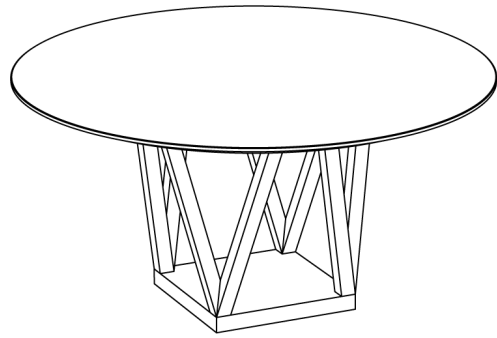

Solid wood table top 2,5 cm thick, full-length 7 - 9 cm width staved.

Frameheight: 8 cm

Standard table height: 75 cm

Standard leg profile: 7.5 x 7.5 cm

Prices with 1 extendable leaf 1x100cm, lengthwise grain.

Table base length 140cm only available with one leaf 100 cm.

Leaves in continuous grain only available for up to max 300 cm total length.

	I	II	III	IV	V
One sided Butterfly-System L 100cm, lengthwise grain	Included				
One sided Butterfly-System L 2x50cm, lengthwise grain	O	O	O	O	O
One sided Butterfly-System L 100cm, continuous grain	O	O	O	O	O
One sided Butterfly-System L 2x50cm, continuous grain	O	O	O	O	O
Foot: A 7.5x7.5cm	Included				
Foot: B 9x5cm	O	O	O	O	O
Foot: C 9x5cm tapered	O	O	O	O	O

## TABLE CREO (T\_CREO\_4\_B5x5)

Contemporary archetypical form with confident character. Round table top.

Round solid wood table top 4 cm thick,  
full-length 7 - 9 cm width staved.  
Standard table height: 75 cm  
Leg profile: 5 x 5 cm