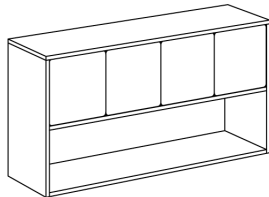

K24

K23: Top : 1 Door Bottom: open shelf
K24: Top : 4 Doors Bottom: open shelf

Base 4cm	I	II	III	IV	V
	Included