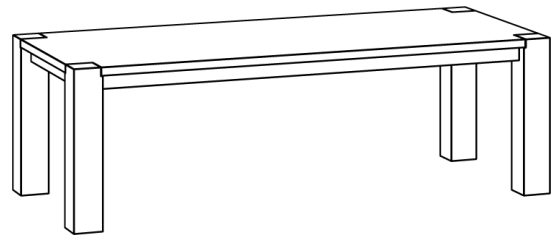

TABLE TAURUS 4 B14X14 (T_TAURUS_4_B14x14)

Slightly rounded edges. Break-through legs.
Extendable with extra leaves.

Standard coating: treatment with herbal oil.
Solid wood table top 4 cm thick,
full-length 7-9 cm width staved.
Frameheight: 7cm
Standard table height: 75 cm
Leg profile: 14 x 14 cm

Length cm	Width cm	PRICE GROUPS (EUR)				
		I	II	III	IV	V
160	90	0	0	0	0	0
160	95	0	0	0	0	0
160	100	0	0	0	0	0
180	90	0	0	0	0	0
180	95	0	0	0	0	0
180	100	0	0	0	0	0
200	90	0	0	0	0	0
200	95	0	0	0	0	0
200	100	0	0	0	0	0
220	90	0	0	0	0	0
220	95	0	0	0	0	0
220	100	0	0	0	0	0
240	90	0	0	0	0	0
240	95	0	0	0	0	0
240	100	0	0	0	0	0
260	90	0	0	0	0	0
260	95	0	0	0	0	0
260	100	0	0	0	0	0
280	90	0	0	0	0	0
280	95	0	0	0	0	0
280	100	0	0	0	0	0
300	90	0	0	0	0	0
300	95	0	0	0	0	0
300	100	0	0	0	0	0

	cm	cm	I	II	III	IV	V
Extension leaf L 50cm, cross grain	50	90	0	0	0	0	0
Extension leaf L 50cm, cross grain	50	95	0	0	0	0	0
Extension leaf L 50cm, cross grain	50	100	0	0	0	0	0