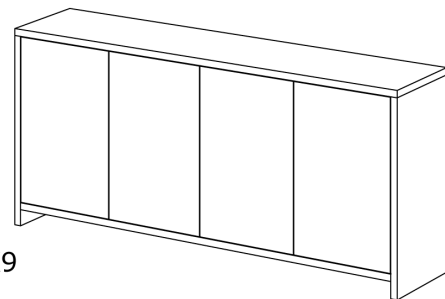

SIDEBORD MENA F (K_MENA-F_3)

Clear shape. Sharp edges. All solid, firmly mounted.
Butt connection.

Standard coating: treatment with herbal oil.
Handle-less opening of doors and drawers ("push" function).

Conf	Width / Depth / Height cm	PRICE GROUPS (EUR)				
		I	II	III	IV	V
K7	100 / 42 / 85	O	O	O	O	O
K8	140 / 42 / 85	O	O	O	O	O
K12	140 / 42 / 85	O	O	O	O	O
K9	190 / 42 / 85	O	O	O	O	O

K7: 2 doors, behind each 1 shelf, without partition panel

K8: 3 doors, behind each, 1 shelf, with partition panel

K12: 2 doors, behind each 1 shelf, with 3 drawers

K9: 4 doors, behind each 1 shelf, with partition panel

K9