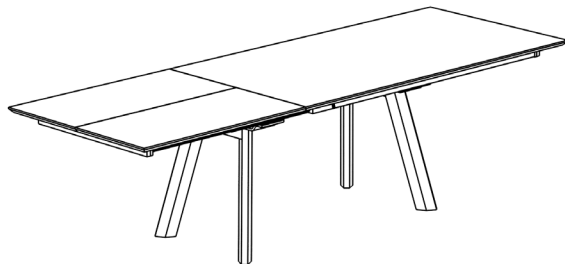

## TABLE RHOMBI BUTTERFLY (T\_RHOMBI-SP\_2.5\_B10x6)

The solid table top slightly tapered towards the bottom in combination with tilted rhombic legs. Extendable in addition up to 100 cm.

Standard coating: treatment with herbal oil.

Solid wood table Top 2,5 cm thick, full-length 7 - 9 cm width staved.

Frame: Aluminium (5,5 cm)

Standard table height: 75 cm

Leg profile: 10 x 6 cm

Price with integrated extension 1x100cm and aluminium frame.