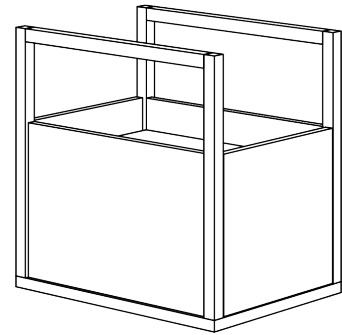

COFFEE TABLE SENA SERVIER (C_SENA-SERVIER_2_0)

Serving trolley on rolls

With 2 Drawers

Standard coating: treatment with herbal oil.

Solid wood Top 2 cm thick, full-length 7-9 cm width staved.

L / W / H cm	PRICE GROUPS (EUR)				
	I	II	III	IV	V
60 / 45 / 60	0	0	0	0	0

	I	II	III	IV	V
Accessory: Rolls for soft surface	0	0	0	0	0
Accessory: Rolls for hard surface	0	0	0	0	0