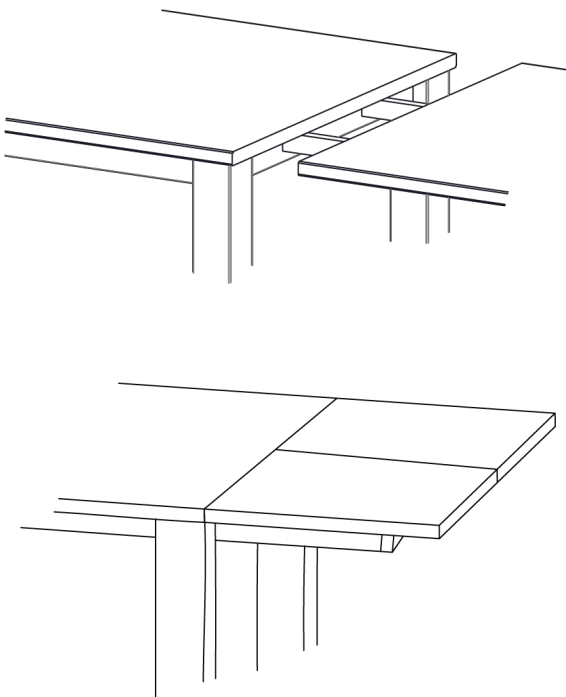

## TABLE CREO LINO (T\_CREO-LINO\_4\_B5x5)

Clear lines vibrates elegance and style. Round table top in linoleum.

Round linoleum table top 4 cm thick.

Standard table height: 75 cm

Leg profile: 5 x 5 cm

Different linoleum colors for selection see order guidelines.

## TABLE CUBUS 3 B10X10 (T\_CUBUS\_3\_B10x10)

Sharp edges. Table top flush to legs.  
Extendable with extra leaves  
or frame pullout butterfly leaves.

Standard coating: treatment with herbal oil.  
Solid wood table top 3 cm thick,  
full-length 7-9 cm width staved.  
Frameheight: 7 cm  
Frameheight: 8 cm (with frame pullout butterfly leaf  
system)  
Standard table height: 75 cm  
Leg profile: 10 x 10 cm