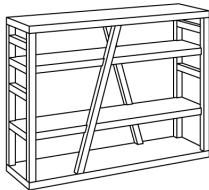

SHELF FACHWERK (R_FACHWERK_4)

All solid.

Standard coating: treatment with herbal oil.
Solid wood boards 4 cm thick full-length staved.
Frame: 4 x 4 cm

360x35x200 consists of:
Shelf 120x35x200cm
Shelf 120x35x90 cm connected with continuous board.

W / D / H cm	PRICE GROUPS (EUR)				
	I	II	III	IV	V
120 / 35 / 90	0	0	0	0	0
120 / 35 / 200	0	0	0	0	0
360 / 35 / 200	0	0	0	0	0