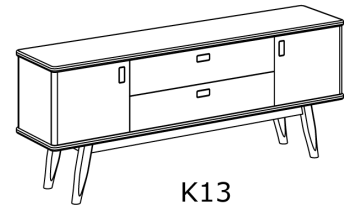

SIDEBOARD AETAS SPACE (K_AETAS-SPACE_2.5)

Affectionate design across the time.
All parts solid wood. Permanently mounted.
Handle-less opening of doors and drawers ("push" function).

Standard coating: treatment with herbal oil.
Standard depth: 45 cm

Conf	Width / Depth / Height cm	PRICE GROUPS (EUR)				
		I	II	III	IV	V
K13	200 / 45 / 85	0	0	0	0	0

K13: 2 doors, in the middle 2 drawers