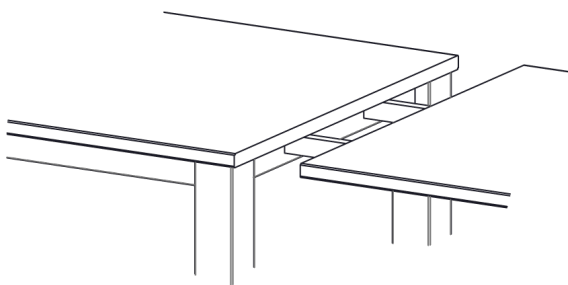

	cm	cm	I	II	III	IV	V
Extension leaf L 50cm, cross grain	50	90	0	0	0	0	0
Extension leaf L 50cm, cross grain	50	95	0	0	0	0	0
Extension leaf L 50cm, cross grain	50	100	0	0	0	0	0
One sided Pullout leaf system L 50cm, lengthwise grain	50	90	0	0	0	0	0
One sided Pullout leaf system L 50cm, lengthwise grain	50	95	0	0	0	0	0
One sided Pullout leaf system L 50cm, lengthwise grain	50	100	0	0	0	0	0

## TABLE CUBUS 3 B7X7 (T\_CUBUS\_3\_B7x7)

Sharp edges. Table top flush to legs.  
Standard coating: treatment with herbal oil.

Solid wood table top 3 cm thick,  
full-length 7 - 9 cm width staved.  
Frameheight: 7 cm  
Frameheight: 8 cm (with frame pullout butterfly leaf system)  
Standard table height: 75 cm  
Leg profile: 7 x 7 cm

Pullout leaf 1 x 50cm only available from 100cm table base length onwards.

	cm	cm	I	II	III	IV	V
Extension leaf L 50cm, cross grain	50	80	0	0	0	0	0
Extension leaf L 50cm, cross grain	50	90	0	0	0	0	0
Extension leaf L 50cm, cross grain	50	100	0	0	0	0	0
One sided Pullout leaf system L 50cm, lengthwise grain	50	80	0	0	0	0	0
One sided Pullout leaf system L 50cm, lengthwise grain	50	90	0	0	0	0	0
One sided Pullout leaf system L 50cm, lengthwise grain	50	100	0	0	0	0	0

## TABLE CUBUS 4 B10X10 (T\_CUBUS\_4\_B10x10)

Sharp edges. Table top flush to legs.  
Extendable with extra leaves.

Standard coating: treatment with herbal oil.  
Solid wood table top 4 cm thick,  
full-length 7-9 cm width staved.  
Frameheight: 7 cm  
Standard table height: 75 cm  
Leg profile: 10 x 10 cm