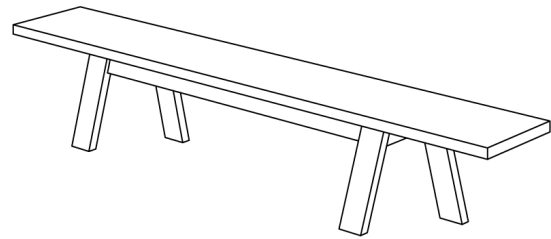

vitamin design

BENCH GO (B_GO_4_B10x4)

Sharp edges. Obliquely offset bench legs.
Walking direction left or right.

Standard coating: treatment with herbal oil.
Solid wood top 4 cm thick,
full-length 7-9 cm width staved.
Standard bench height: 45 cm
Leg profile: 10 x 4 cm

Length cm	Width cm	PRICE GROUPS (EUR)				
		I	II	III	IV	V
160	40	0	0	0	0	0
180	40	0	0	0	0	0
200	40	0	0	0	0	0
220	40	0	0	0	0	0
240	40	0	0	0	0	0
260	40	0	0	0	0	0
280	40	0	0	0	0	0
300	40	0	0	0	0	0

Please state the movement direction left or right.

	I	II	III	IV	V
Going Left			Included		
Going Right			Included		
Going Left with legwarmers	0	0	0	0	0
Going Right with legwarmers	0	0	0	0	0