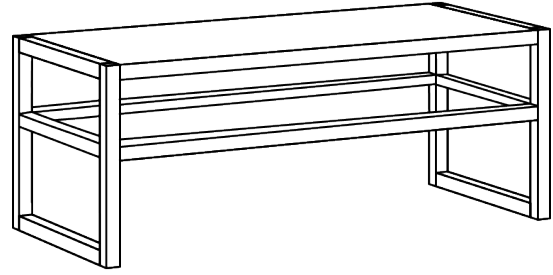

COFFEE TABLE SENA (C_SENA_3_B3x3)

Flexible and modern adjusting to living arrangement.

Combinable with shelf or soft insert drawer.

Permanently mounted.

Standard coating: treatment with herbal oil.

Solid wood or combination with BIO-MDF available in colours:

light grey (SLG), grey (SCZ), black (SBL), chocolate (SBC), yellow (SYW),

orange (SOR), red (SSC), violet (SVI), blue (SRB), green mint (SGM).

Price without additions

L / W / H cm	PRICE GROUPS (EUR)				
	I	II	III	IV	V
104 / 45 / 40	0	0	0	0	0