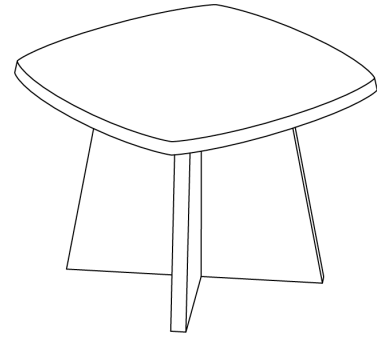

COFFEE TABLE LOTUS X (C_LOTUS-X_2.5_B3x3)

Pure elegance, purity and architectural strength.

Standard coating: treatment with herbal oil.
Solid wood Top 2,5 cm thick, full-length 7-9 cm width staved.

L / W / H cm	PRICE GROUPS (EUR)				
	I	II	III	IV	V
60 / 60 / 45	0	0	0	0	0
60 / 60 / 48	0	0	0	0	0
80 / 80 / 45	0	0	0	0	0
80 / 80 / 48	0	0	0	0	0
100 / 100 / 45	0	0	0	0	0
100 / 100 / 48	0	0	0	0	0