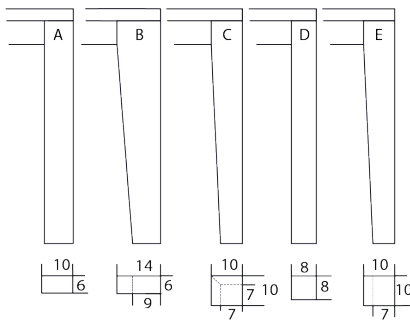

Length cm	Width cm	PRICE GROUPS (EUR)				
		I	II	III	IV	V
140	90	0	0	0	0	0
140	95	0	0	0	0	0
140	100	0	0	0	0	0
160	90	0	0	0	0	0
160	95	0	0	0	0	0
160	100	0	0	0	0	0
180	90	0	0	0	0	0
180	95	0	0	0	0	0
180	100	0	0	0	0	0
200	90	0	0	0	0	0
200	95	0	0	0	0	0
200	100	0	0	0	0	0
220	90	0	0	0	0	0
220	95	0	0	0	0	0
220	100	0	0	0	0	0
240	90	0	0	0	0	0
240	95	0	0	0	0	0
240	100	0	0	0	0	0

Foot: E 10x10cm tapered

	I	II	III	IV	V
One sided Butterfly-System L 100cm, Linoleum			Included		
Foot: A 10x6cm			Included		
Foot: B 14x6cm tapered	0	0	0	0	0
Foot: C 10x7cm tapered inside	0	0	0	0	0
Foot: D 8x8cm	0	0	0	0	0
Foot: E 10x10cm tapered	0	0	0	0	0