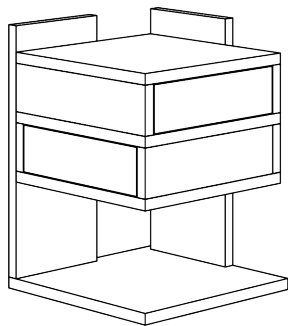

COFFEE TABLE MENA H (C_MENA-H_2.5_0)

Clear shape. Sharp edges.

Standard coating: treatment with herbal oil.
Solid wood Top 2,5 cm thick, full-length 7-9 cm lamella.
Price including 1 drawer

L / W / H cm	PRICE GROUPS (EUR)				
	I	II	III	IV	V
40 / 40 / 60	0	0	0	0	0
45 / 45 / 60	0	0	0	0	0

	I	II	III	IV	V
Accessory: 1x Drawer	Included				
Accessory: 2x Drawer	0	0	0	0	0