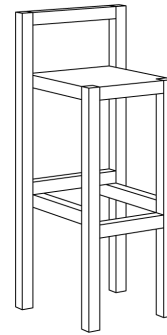

## STOOL PALI RL (H\_PALI-RL\_4\_B3.5x3.5)

Bar stool with backrest

Standard coating: treatment with herbal oil.

Solid wood top 3,5 cm thick.

Width: 39 cm, Depth: 36 cm

Frame: 3,5 x 3,5 cm

L / W / H cm	PRICE GROUPS (EUR)				
	I	II	III	IV	V
39 / 36 / 64	0	0	0	0	0
39 / 36 / 74	0	0	0	0	0