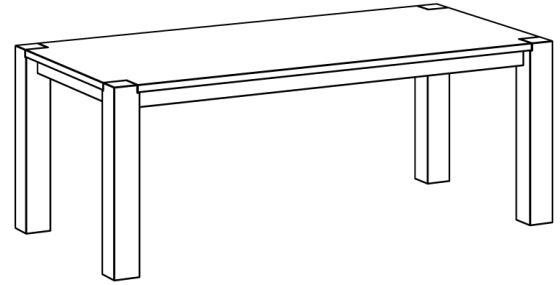

TABLE TAURUS 3 (T_TAURUS_3_B11x11)

Slightly rounded edges. Break-through legs.
Extendable with extra leaves.

Standard coating: treatment with herbal oil.
Solid wood table top 3 cm thick,
full-length 7-9 cm width staved.
Frameheight: 7cm
Standard table height: 75 cm
Leg profile: 11 x 11 cm

Length cm	Width cm	PRICE GROUPS (EUR)				
		I	II	III	IV	V
160	90	0	0	0	0	0
160	95	0	0	0	0	0
160	100	0	0	0	0	0
180	90	0	0	0	0	0
180	95	0	0	0	0	0
180	100	0	0	0	0	0
200	90	0	0	0	0	0
200	95	0	0	0	0	0
200	100	0	0	0	0	0
220	90	0	0	0	0	0
220	95	0	0	0	0	0
220	100	0	0	0	0	0
240	90	0	0	0	0	0
240	95	0	0	0	0	0
240	100	0	0	0	0	0
260	90	0	0	0	0	0
260	95	0	0	0	0	0
260	100	0	0	0	0	0
280	90	0	0	0	0	0
280	95	0	0	0	0	0
280	100	0	0	0	0	0

	cm	cm	I	II	III	IV	V
Extension leaf L 50cm, cross grain	50	90	0	0	0	0	0
Extension leaf L 50cm, cross grain	50	95	0	0	0	0	0
Extension leaf L 50cm, cross grain	50	100	0	0	0	0	0