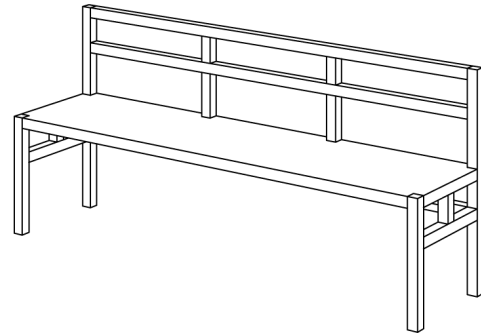

vitamin design

BENCH SENA RL (B_SENA-RL_4_B4)

Standard coating: treatment with herbal oil.

Solid wood top 4 cm thick,
full-length 7-9 cm width staved.
Height: 80 cm
Standard height: 45 cm
Seat depth: 41 cm
Leg profile: 4 x 4 cm

Length cm	Width cm	PRICE GROUPS (EUR)				
		I	II	III	IV	V
160	45	O	O	O	O	O
180	45	O	O	O	O	O
200	45	O	O	O	O	O
220	45	O	O	O	O	O
240	45	O	O	O	O	O