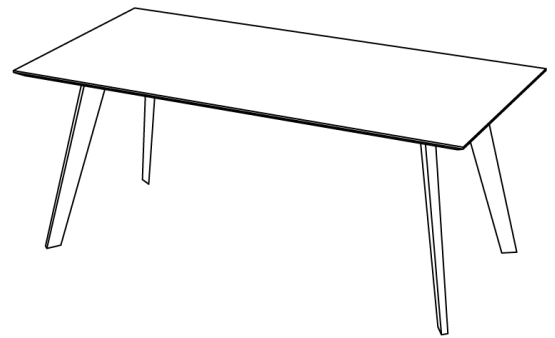

## COFFEE TABLE AMBIO-SPACE (C\_AMBIO-SPACE\_2.5\_B5.5x2.5)

Rounded form with stylish tapered legs.

Standard coating: treatment with herbal oil.  
Solid wood Top 2,5 cm thick, full-length 7-9 cm width staved.

Leg profile: 5,5 x 2,5 cm tapered legs.

L / W / H cm	PRICE GROUPS (EUR)				
	I	II	III	IV	V
60 / 52 / 50	0	0	0	0	0

## TABLE CITIUS (T\_CITIUS\_2.5\_B6x4)

Wooden table top which tapers towards the bottom.  
 Triangle legs.  
 Standard coating: treatment with herbal oil.  
 Solid wood table Top 2,5 cm thick,  
 full-length 7 - 9 cm width staved.  
 Frameheight: 7cm  
 Standard table height: 75 cm  
 Leg profile: 6 x 4 cm