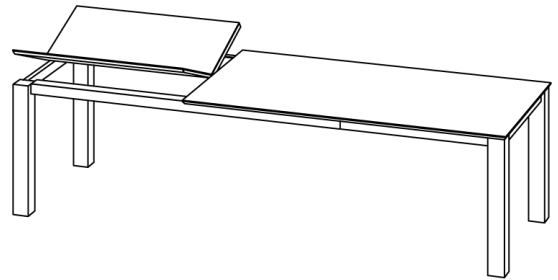

## TABLE SLIM BUTTERFLY (T\_SLIM-SP\_2\_B9x9)

Visible aluminium frame.  
 Extendable in addition up to 117 cm  
 with one folding butterfly leaf hidden in the table.

Standard coating: treatment with herbal oil.  
 Solid wood table top 2 cm thick,  
 full-length 7 - 9 cm width staved.  
 Standard table height: 75 cm  
 Leg profile: 9 x 9 cm  
 Prices with 1 extendable leaf 1x100cm, crosswise grain.