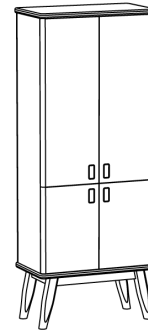

SIDEBOARD AETAS SPACE HIGH (K_AETAS-SPACE-HI_2.5)

Affectionate design across the time.
All parts solid wood. Permanently mounted.
Handle-less opening of doors and drawers ("push" function).

Standard coating: treatment with herbal oil.
Standard depth: 45 cm

K11

Conf	Width / Depth / Height cm	PRICE GROUPS (EUR)				
		I	II	III	IV	V
K11	80 / 45 / 200	O	O	O	O	O
K11	120 / 45 / 160	O	O	O	O	O

K11: 4 doors, behind 3 shelves, without partition panel