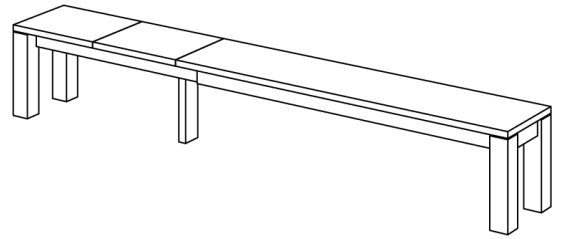

BENCH LIVING EP (B_LIVING-EP_3_B9x9)

Extendable in addition up to 100 cm with one or two insert leaves. The legs stay always on the outer edges. On top 0,5 cm milled. Sharp edges.

Standard coating: treatment with herbal oil.
Solid wood top 3 cm thick,
full-length 7-9 cm width staved
Standard table height: 45 cm
Leg profile: 9 x 9 cm

Length cm	Width cm	PRICE GROUPS (EUR)				
		I	II	III	IV	V
160	40	0	0	0	0	0
180	40	0	0	0	0	0
200	40	0	0	0	0	0
220	40	0	0	0	0	0
240	40	0	0	0	0	0

Extension with continuous grain only available for up to max 300 cm total length.

	I	II	III	IV	V
Inlay leafs L 2x50cm, lengthwise grain	Included				
Inlay leafs L 2x50cm, continuous grain	0	0	0	0	0