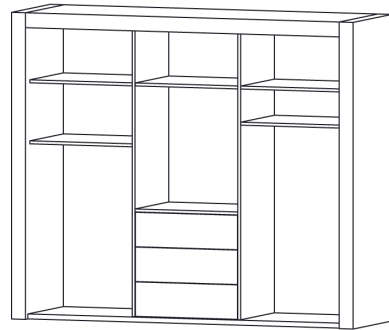

SIDEBOARD NOTE (K_NOTE_0)

Wardrobe

Standard coating: treatment with herbal oil.

Choice of glass door panel as well as mirror or wood.

Inside fittings: element with two shelves and 1 clothes rail.

Version 1 Front frame and sliding door in solid wood, full-length staved. Body wooden veneer over MDF.

Version 2 Wholly solid. Front frame and sliding door full-length staved, body parquet joint.

Front frame and sliding door full-length staved, body parquet joint

Additionally orderable drawer unit. (see Accessories)

Selectable: Door filling glass, mirror or solid wood.

Conf	Width / Depth / Height cm	PRICE GROUPS (EUR)				
		I	II	III	IV	V
K20	185 / 66 / 220	0	0	0	0	0
K21	264 / 66 / 220	0	0	0	0	0