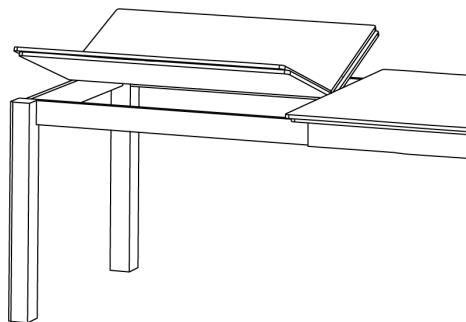

TABLE VERSO BUTTERFLY (T_VERSO-SP_2.5_B7.5x7.5)

Extendable in addition up to 100 cm with one or two folding butterfly leaves hidden in the table.

Standard coating: treatment with herbal oil.
Solid wood table top 2,5 cm thick, full-length 7 - 9 cm width staved.
Frameheight: 8 cm
Standard table height: 75 cm
Leg profile: 7.5 x 7.5 cm
Prices with 1 extendable leaf 1x100cm, lengthwise grain.

Length cm	Width cm	PRICE GROUPS (EUR)				
		I	II	III	IV	V
140	90	0	0	0	0	0
140	95	0	0	0	0	0
140	100	0	0	0	0	0
150	90	0	0	0	0	0
150	95	0	0	0	0	0
150	100	0	0	0	0	0
160	90	0	0	0	0	0
160	95	0	0	0	0	0
160	100	0	0	0	0	0
180	90	0	0	0	0	0
180	95	0	0	0	0	0
180	100	0	0	0	0	0
200	90	0	0	0	0	0
200	95	0	0	0	0	0
200	100	0	0	0	0	0
220	90	0	0	0	0	0
220	95	0	0	0	0	0
220	100	0	0	0	0	0
240	90	0	0	0	0	0
240	95	0	0	0	0	0
240	100	0	0	0	0	0

Table base length 140cm only available with one leaf 100 cm.
Leaves in continuous grain only available for up to max 300 cm total length.

	I	II	III	IV	V
One sided Butterfly-System L 100cm, lengthwise grain	Included				
One sided Butterfly-System L 2x50cm, lengthwise grain	0	0	0	0	0
One sided Butterfly-System L 100cm, continuous grain	0	0	0	0	0
One sided Butterfly-System L 2x50cm, continuous grain	0	0	0	0	0