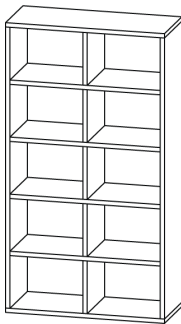

vitamin design

SHELF MENA (R_MENA_3)

Clear shape. Sharp edges.

All solid, firmly mounted. Butt connection.
Standard coating: treatment with herbal oil.
Solid wood 3 cm thick, full-length 7-9 cm width staved.
Open, without rear panel.

W / D / H cm	PRICE GROUPS (EUR)				
	I	II	III	IV	V
110 / 32 / 200	0	0	0	0	0
200 / 32 / 120	0	0	0	0	0