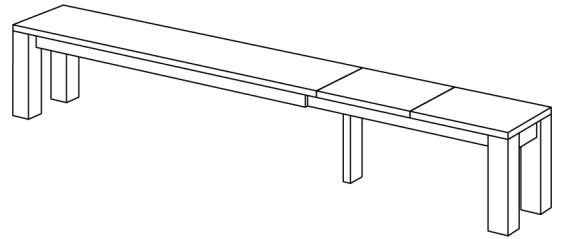

BENCH CUBUS EP 4 (B_CUBUS-EP_4_B10x10)

Extendable in addition up to 100 cm
Sharp edges. Bench top flush to legs.

Standard coating: treatment with herbal oil.
Solid wood top 4 cm, full-length 7 - 9 cm width staved.
Standard bench height: 45 cm
Leg profile: 10 x 10 cm

Length cm	Width cm	PRICE GROUPS (EUR)				
		I	II	III	IV	V
160	40	0	0	0	0	0
180	40	0	0	0	0	0
200	40	0	0	0	0	0
220	40	0	0	0	0	0
240	40	0	0	0	0	0

Extension with continuous grain only available for up to max 300 cm total length.

	I	II	III	IV	V
Inlay leafs L 2x50cm, lengthwise grain	Included				
Inlay leafs L 2x50cm, continuous grain	0	0	0	0	0