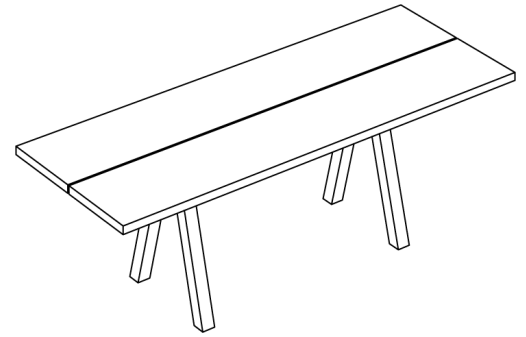

TABLE PAPILIO (T_PAPILIO_4_B7x7)

Tree trunk table from two mirrored boards with a narrow gap in between.

Standard coating: treatment with herbal oil.
Solid wood table top 4 cm thick.
Leg profile: 7 x 7 cm
Standard table height: 75 cm

Width: 90 - 100 cm

Length cm	Width cm	PRICE GROUPS (EUR)				
		I	II	III	IV	V
180	90-100	0	0	0	0	0
200	90-100	0	0	0	0	0
220	90-100	0	0	0	0	0
240	90-100	0	0	0	0	0
260	90-100	0	0	0	0	0
280	90-100	0	0	0	0	0
300	90-100	0	0	0	0	0