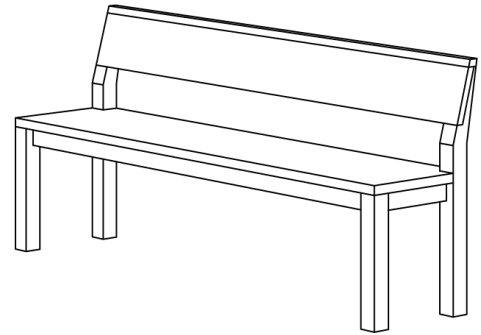

BENCH CUBUS RL (B_CUBUS-RL_3_B6x6)

Clear, simple geometrical form. Bench with backrest.

Standard coating: treatment with herbal oil.

Solid wood top 3 cm thick,
full-length 7-9 cm width staved.

Height: 80 cm

Seat height: 45 cm

Seat depth: 44 cm

Leg profile: 6 x 6 cm

Length cm	Width cm	PRICE GROUPS (EUR)				
		I	II	III	IV	V
140	50	0	0	0	0	0
160	50	0	0	0	0	0
180	50	0	0	0	0	0
200	50	0	0	0	0	0
220	50	0	0	0	0	0