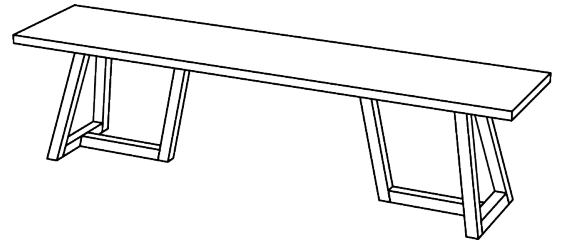

BENCH MARGO (B_MARGO_4_B4x4)

With well-balanced bearing structure.

Standard coating: treatment with herbal oil. Solid wood table top 4 cm thick, full-length 7 - 9 cm width staved. Leg profile: 4 x 4 cm

Length cm	Width cm	PRICE GROUPS (EUR)				
		I	II	III	IV	V
180	40	0	0	0	0	0
200	40	0	0	0	0	0
220	40	0	0	0	0	0
240	40	0	0	0	0	0
260	40	0	0	0	0	0
280	40	0	0	0	0	0
300	40	0	0	0	0	0