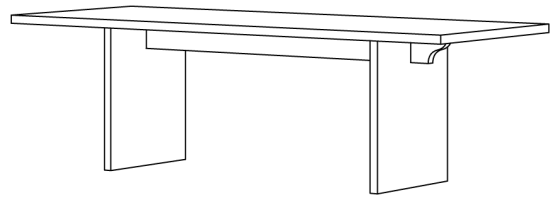

TABLE SAGA (T_SAGA_4_B4)

Sharp edges. Solid construction with no screws.
Legs are connected by means of a board that runs centrally, leaving ample legroom.

Standard coating: treatment with herbal oil.
Solid wood table top 4 cm thick,
full-length 7-9 cm width staved.
Standard table height: 75 cm
Leg profile: 4 cm

Length cm	Width cm	PRICE GROUPS (EUR)				
		I	II	III	IV	V
180	90	0	0	0	0	0
180	95	0	0	0	0	0
180	100	0	0	0	0	0
200	90	0	0	0	0	0
200	95	0	0	0	0	0
200	100	0	0	0	0	0
220	90	0	0	0	0	0
220	95	0	0	0	0	0
220	100	0	0	0	0	0
240	90	0	0	0	0	0
240	95	0	0	0	0	0
240	100	0	0	0	0	0
260	90	0	0	0	0	0
260	95	0	0	0	0	0
260	100	0	0	0	0	0
280	90	0	0	0	0	0
280	95	0	0	0	0	0
280	100	0	0	0	0	0
300	90	0	0	0	0	0
300	95	0	0	0	0	0
300	100	0	0	0	0	0