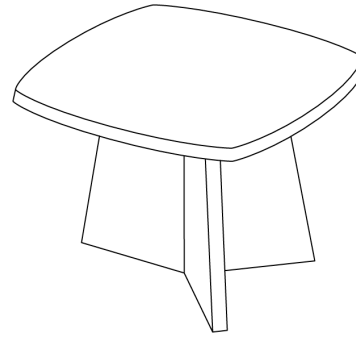

COFFEE TABLE LOTUS Y (C_LOTUS-Y_2.5_B3x3)

Pure elegance, purity and architectural strength.

Standard coating: treatment with herbal oil.
Solid wood Top 2,5 cm thick, full-length 7-9 cm width staved.

L / W / H cm	PRICE GROUPS (EUR)				
	I	II	III	IV	V
60 / 60 / 45	O	O	O	O	O
60 / 60 / 48	O	O	O	O	O
80 / 80 / 45	O	O	O	O	O
80 / 80 / 48	O	O	O	O	O
100 / 80 / 45	O	O	O	O	O
100 / 80 / 48	O	O	O	O	O
100 / 100 / 45	O	O	O	O	O
100 / 100 / 48	O	O	O	O	O