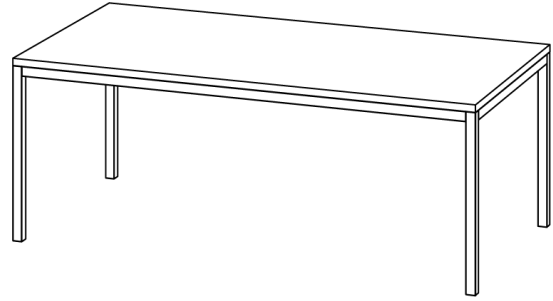

vitamin design

TABLE NOJUS (T_NOJUS_3_B4x4)

Tabletop flush to frame. Sharp edges.

Solid wood table top 3 cm thick (visually 2 cm),
full-length 7 - 9 cm width staved.

Standard table height: 75 cm

Leg profile: stainless steel 4 x 4 cm

Frame: stainless steel 4 x 4 cm

Length cm	Width cm	PRICE GROUPS (EUR)				
		I	II	III	IV	V
180	90	O	O	O	O	O
180	100	O	O	O	O	O
200	90	O	O	O	O	O
200	100	O	O	O	O	O
220	90	O	O	O	O	O
220	100	O	O	O	O	O