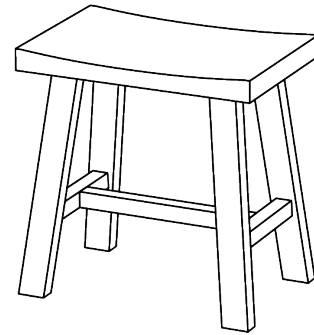

STOOL TUBER (H_TUBER_4_B4x3)

In the past a milk stool, today a stylish stool for the living room.

Standard coating: treatment with herbal oil.

Solid wood top 4 cm thick.

Frame: 4 x 3 cm

W / D / H cm	PRICE GROUPS (EUR)				
	I	II	III	IV	V
46 / 30 / 45	0	0	0	0	0