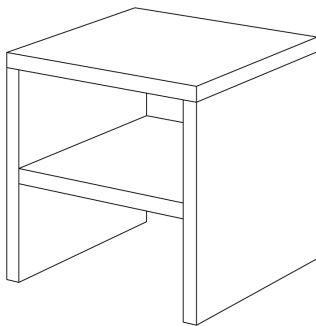

NIGHT TABLE MENA (N_MENA_3)

Clear shape. Sharp edges.

Standard coating: treatment with herbal oil.
Solid wood 3 cm thick,
full-length 7-9 cm width staved

L / W / H cm	PRICE GROUPS (EUR)				
	I	II	III	IV	V
39 / 39 / 39	0	0	0	0	0
43 / 43 / 43	0	0	0	0	0
45 / 45 / 45	0	0	0	0	0

	I	II	III	IV	V
Accessory: Tray	0	0	0	0	0
Accessory: Drawer	0	0	0	0	0