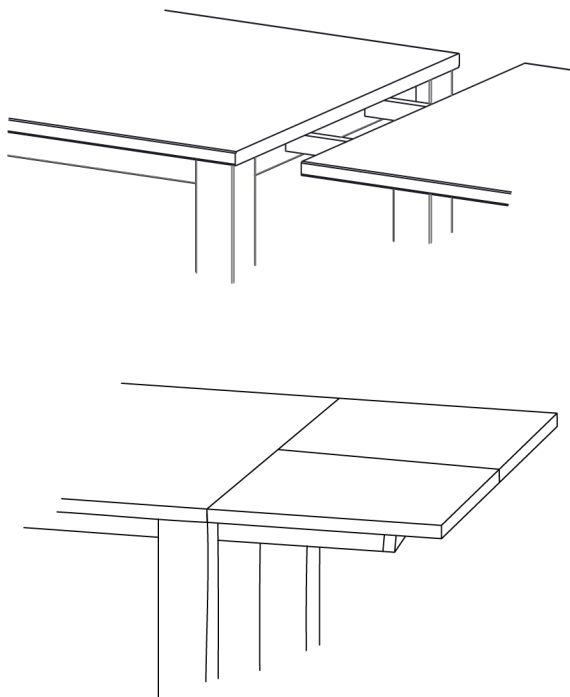

TABLE FORTE 3 B7X7 (T_FORTE_3_B7x7)

Overlapping 1cm table top. Slightly rounded edges.
Extendable with extra leaves or frame pullout butterfly leaves.

Standard coating: treatment with herbal oil.
Solid wood table top 3 cm thick,
full-length 7-9 cm width staved.
Frameheight: 7 cm
Frameheight: 8 cm (with frame pullout butterfly leaf system)
Standard table height: 75 cm
Leg profile: 7 x 7 cm

Length cm	Width cm	PRICE GROUPS (EUR)				
		I	II	III	IV	V
80	80	0	0	0	0	0
90	80	0	0	0	0	0
90	90	0	0	0	0	0
100	80	0	0	0	0	0
100	90	0	0	0	0	0
100	100	0	0	0	0	0
120	80	0	0	0	0	0
120	90	0	0	0	0	0
120	100	0	0	0	0	0
140	80	0	0	0	0	0
140	90	0	0	0	0	0
140	100	0	0	0	0	0
160	80	0	0	0	0	0
160	90	0	0	0	0	0
160	100	0	0	0	0	0

Pullout leaf 1 x 50cm only available from 100cm table base length onwards.

	cm	cm	I	II	III	IV	V
Extension leaf L 50cm, cross grain	50	80	0	0	0	0	0
Extension leaf L 50cm, cross grain	50	90	0	0	0	0	0
Extension leaf L 50cm, cross grain	50	100	0	0	0	0	0
One sided Pullout leaf system L 50cm, lengthwise grain	50	80	0	0	0	0	0
One sided Pullout leaf system L 50cm, lengthwise grain	50	90	0	0	0	0	0
One sided Pullout leaf system L 50cm, lengthwise grain	50	100	0	0	0	0	0