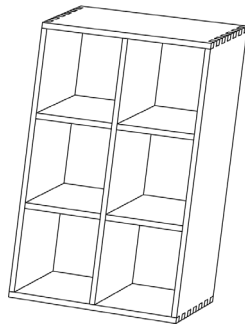

SHELF PISA (R_PISA_2.5)

All solid, firmly mounted. Finger joint.

Standard coating: treatment with herbal oil.

Solid wood boards 2,5 cm thick full-length staved.

The compartment size: 37 x 37 cm

Shelf depth 35 cm, drawers can be placed in any shelf

Possible to use horizontal or vertical without visible screws.

Additional space due to the bevel:

+3,5 cm 42 / 35 / 42

+7cm 42 / 35 / 82

+11cm 42 / 35 / 121 & 82 / 35 / 121 & 121 / 35 / 121

+16cm 82 / 35 / 200 & 121 / 35 / 200

W / D / H cm	PRICE GROUPS (EUR)				
	I	II	III	IV	V
42 / 35 / 42	0	0	0	0	0
42 / 35 / 82	0	0	0	0	0
42 / 35 / 121	0	0	0	0	0
82 / 35 / 121	0	0	0	0	0
82 / 35 / 200	0	0	0	0	0
121 / 35 / 121	0	0	0	0	0
121 / 35 / 200	0	0	0	0	0

	I	II	III	IV	V
Accessory: Drawer-unit Position Front	0	0	0	0	0
Accessory: Drawer-unit Position Rear	0	0	0	0	0