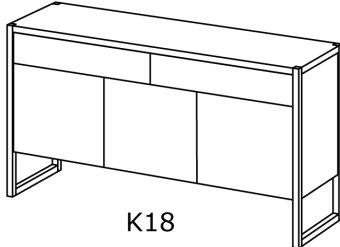

K18

K7: 2 doors, behind each 1 shelf, without partition panel

K8: 3 doors, behind each, 1 shelf, with partition panel

K18: top: 2 drawers bottom, 3 doors, behind each 1 shelf, with partition panel

K9: 4 doors, behind each 1 shelf, with partition panel