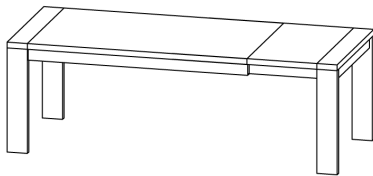

TABLE LUNGO (T_LUNGO_4_B14x4)

Leg shape - two U-profiles.
Externdable with or two Lay in leaves up to max 120cm.

Standard coating: treatment with herbal oil.
Solid wood table top 4 cm thick,
full-length 7 - 9 cm width staved.
Frameheight: 8 cm
Standard table height: 75 cm
Leg profile: 14 x 4 cm