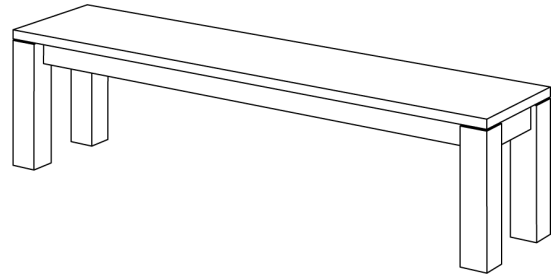

vitamin design

BENCH LIVING (B_LIVING_3_B9x9)

On top 0,5 cm milled. Sharp edges.
Standard coating: treatment with herbal oil.

Solid wood top 3 cm thick,
full-length 7-9 cm width staved
Standard table height: 45 cm
Leg profile: 9 x 9 cm

Length cm	Width cm	PRICE GROUPS (EUR)				
		I	II	III	IV	V
160	40	O	O	O	O	O
180	40	O	O	O	O	O
200	40	O	O	O	O	O
220	40	O	O	O	O	O
240	40	O	O	O	O	O
260	40	O	O	O	O	O