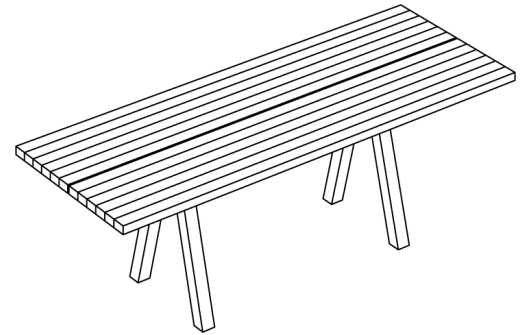

## TABLE PAPILIO BASIC (T\_PAPILIO-B\_4\_B7x7)

The tabletop made from the solid wooden slats glued boards.

Standard coating: treatment with herbal oil.  
 Solid wood table top 4 cm thick,  
 full-length 7 - 9 cm width staved.  
 Standard table height: 75 cm  
 Leg profile: 7 x 7 cm