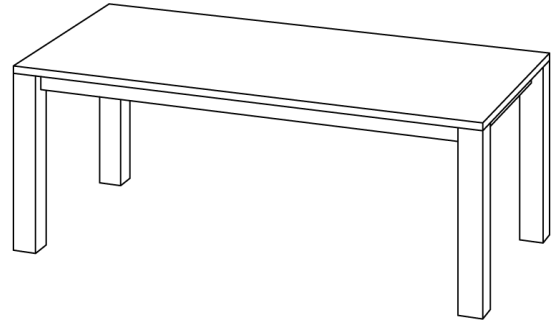

## TABLE CREO LINO (T\_CREO-LINO\_4\_B5x5)

Clear lines vibrates elegance and style. Round table top in linoleum.

Round linoleum table top 4 cm thick.

Standard table height: 75 cm

Leg profile: 5 x 5 cm

Different linoleum colors for selection see order guidelines.

## TABLE CUBUS 3 B10X10 (T\_CUBUS\_3\_B10x10)

Sharp edges. Table top flush to legs.  
Extendable with extra leaves  
or frame pullout butterfly leaves.

Standard coating: treatment with herbal oil.  
Solid wood table top 3 cm thick,  
full-length 7-9 cm width staved.  
Frameheight: 7 cm  
Frameheight: 8 cm (with frame pullout butterfly leaf  
system)  
Standard table height: 75 cm  
Leg profile: 10 x 10 cm