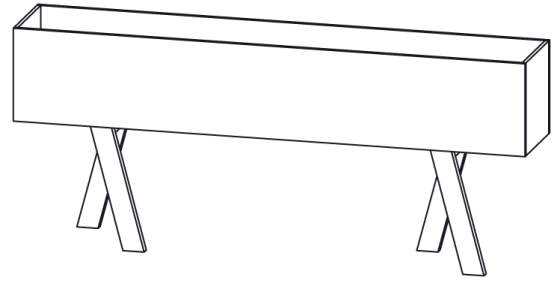

vitamin design

SHELF GO K (R_GO-K_2.5)

Cabinets as a storage unit and a room divider with display possibilities.
All solid, firmly mounted. Finger joint.
Solid wood boards 2,5 cm thick full-length staved.

Standard coating: treatment with herbal oil.
Leg profile: 10x4 cm
Frame height 70 cm

W / D / H cm	PRICE GROUPS (EUR)				
	I	II	III	IV	V
220 / 45 / 110	0	0	0	0	0

Please state the movement direction left or right.

	I	II	III	IV	V
Going Left			Included		
Going Right			Included