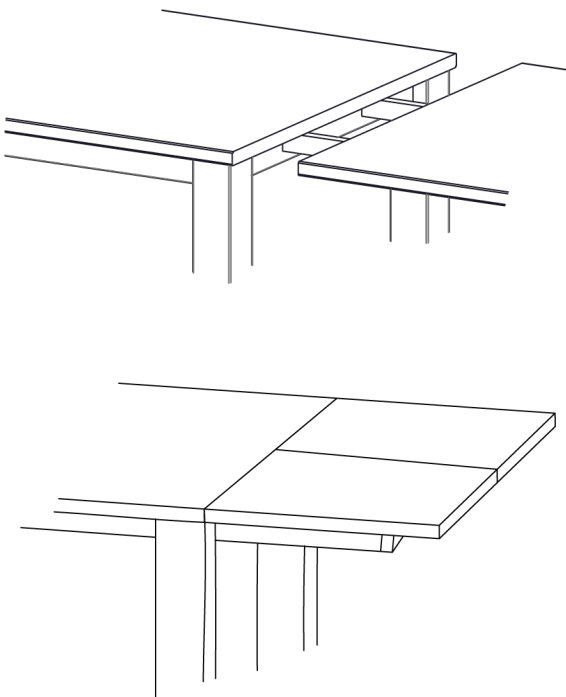

vitamin design

TABLE FORTE 3 B9X9 (T_FORTE_3_B9x9)

Overlapping 1cm table top. Slightly rounded edges.
Extendable with extra leaves or frame pullout butterfly leaves.

Standard coating: treatment with herbal oil.
Solid wood table top 3 cm thick,
full-length 7-9 cm width staved.
Frameheight: 7cm
Frameheight: 8 cm (with frame pullout butterfly leaf system)
Standard table height: 75 cm
Leg profile: 9 x 9 cm

Length cm	Width cm	PRICE GROUPS (EUR)				
		I	II	III	IV	V
160	90	0	0	0	0	0
160	95	0	0	0	0	0
160	100	0	0	0	0	0
180	90	0	0	0	0	0
180	95	0	0	0	0	0
180	100	0	0	0	0	0
200	90	0	0	0	0	0
200	95	0	0	0	0	0
200	100	0	0	0	0	0
220	90	0	0	0	0	0
220	95	0	0	0	0	0
220	100	0	0	0	0	0
240	90	0	0	0	0	0
240	95	0	0	0	0	0
240	100	0	0	0	0	0
260	90	0	0	0	0	0
260	95	0	0	0	0	0
260	100	0	0	0	0	0

	cm	cm	I	II	III	IV	V
Extension leaf L 50cm, cross grain	50	90	0	0	0	0	0
Extension leaf L 50cm, cross grain	50	95	0	0	0	0	0
Extension leaf L 50cm, cross grain	50	100	0	0	0	0	0
One sided Pullout leaf system L 50cm, lengthwise grain	50	90	0	0	0	0	0
One sided Pullout leaf system L 50cm, lengthwise grain	50	95	0	0	0	0	0
One sided Pullout leaf system L 50cm, lengthwise grain	50	100	0	0	0	0	0