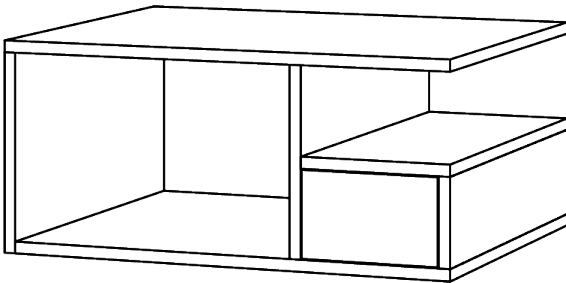

I	II	III	IV	V
Accessory: Shelf	0	0	0	0	0
Accessory: Drawer	0	0	0	0	0
Accessory: Shelf&Drawer	0	0	0	0	0