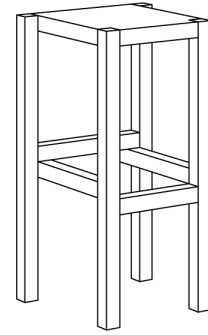

## STOOL PALI (H\_PALI\_4\_B3.5x3.5)

Bar stool withflair.

Standard coating: treatment with herbal oil.

Solid wood top 3,5 cm thick.

Width: 39 cm, Depth: 36 cm

Frame: 3,5 x 3,5 cm

L / W / H cm	PRICE GROUPS (EUR)				
	I	II	III	IV	V
39 / 36 / 64	0	0	0	0	0
39 / 36 / 74	0	0	0	0	0