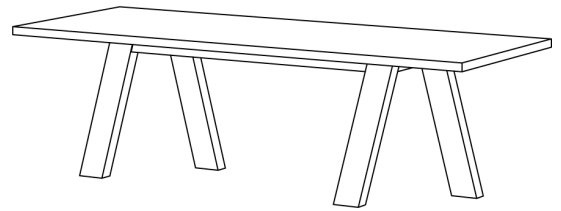

## BENCH FORTE 4 (B\_FORTE\_4\_B9x9)

Overlapping 1cm bench top. Slightly rounded edges.

Standard coating: treatment with herbal oil.  
 Solid wood top 4 cm thick,  
 full-length 7-9 cm width staved.  
 Standard bench height: 45 cm  
 Leg profile: 9 x 9 cm

## TABLE GO (T\_GO\_4\_B13x7)

Sharp edges. Obliquely offset table legs.  
Walking direction left or right.

Standard coating: treatment with herbal oil.  
Solid wood table top 4 cm thick,  
full-length 7-9 cm width staved.  
Standard table height: 75 cm  
Leg profile: 13 x 7 cm