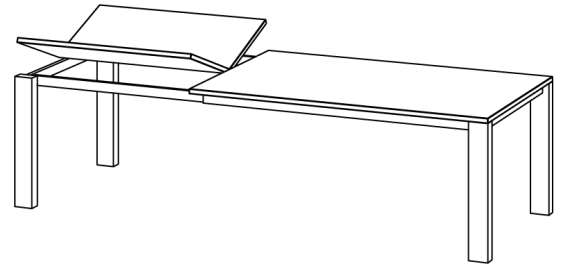

Standard coating: treatment with herbal oil.  
 Solid wood table top 2,4 cm thick.  
 Frameheight: 8cm  
 Standard table height: 75 cm  
 Leg profile: 10 x 6 cm  
 Price included with 1x 100cm butterfly leaf.