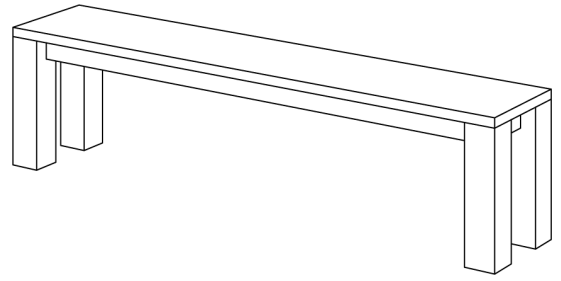

BENCH CUBUS 3 (B_CUBUS_3_B10x10)

Sharp edges. Bench top flush to legs.

Standard coating: treatment with herbal oil.
Solid wood top 3 cm thick,
full-length 7-9 cm width staved.
Standard bench height: 45 cm
Leg profile: 10 x 10 cm

Length cm	Width cm	PRICE GROUPS (EUR)				
		I	II	III	IV	V
160	35	0	0	0	0	0
160	40	0	0	0	0	0
180	35	0	0	0	0	0
180	40	0	0	0	0	0
200	35	0	0	0	0	0
200	40	0	0	0	0	0
220	35	0	0	0	0	0
220	40	0	0	0	0	0
240	35	0	0	0	0	0
240	40	0	0	0	0	0
260	35	0	0	0	0	0
260	40	0	0	0	0	0