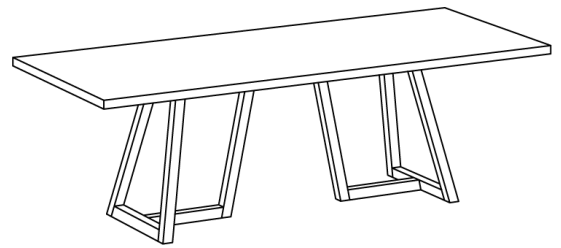

For tables with width 90cm, 60cm extension not possible.  
 Inlay leafs 2x60cm only available for tables 200cm and more.

	cm	cm	I	II	III	IV	V
Inlay leafs L 45cm	45	90	0	0	0	0	0
Inlay leafs L 45cm	45	95	0	0	0	0	0
Inlay leafs L 45cm	45	100	0	0	0	0	0
Inlay leafs L 50cm	50	90	0	0	0	0	0
Inlay leafs L 50cm	50	95	0	0	0	0	0
Inlay leafs L 50cm	50	100	0	0	0	0	0
Inlay leafs L 60cm	60	95	0	0	0	0	0

## TABLE MARGO (T\_MARGO\_4\_B5x5)

With well-balanced bearing structure.

Standard coating: treatment with herbal oil. Solid wood table top 4 cm thick, full-length 7 - 9 cm width staved.  
Standard table height: 75 cm  
Leg profile: 5 x 5 cm