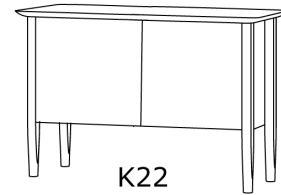

SIDEBOARD AETAS (K_AETAS_3)

In standard version as room divider. The doors can be opened both sides.

Handle-less opening of doors and drawers ("push" function).

Standard coating: treatment with herbal oil.

All parts solid wood. Permanently mounted.

Standard depth: 42 cm body, 54 cm top

Standard height: 54 cm body, 84 cm total height

K22