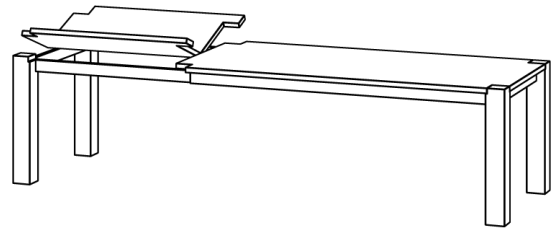

## TABLE TAURUS BUTTERFLY (T\_TAURUS-SP\_3\_B11x11)

Extendable in addition up to 100 cm with one folding butterfly leaf hidden in the table. Slightly rounded edges. Break-through legs.

Standard coating: treatment with herbal oil.  
 Solid wood table top 3 cm thick, full-length 7-9 cm width staved.  
 Frameheight: 8 cm  
 Standard table height: 75 cm  
 Leg profile: 11 x 11 cm  
 Prices with 1 extendable leaf 1x100cm, lengthwise grain.