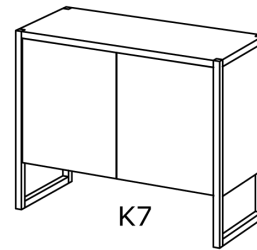

SIDEBOARD SENA (K_SENA_3)

Handle-less opening of doors and drawers ("push" function).

Permanently mounted. Solid wood or MDF doors.

Standard coating: treatment with herbal oil.

MDF available in colours:

light grey (SLG), grey (SCZ), black (SBL), chocolate (SBC), yellow (SYW), orange (SOR), red (SSC), violet (SVI), blue (SRB), green mint (SGM).

Top and frame thickness: 3 cm

Standard depth: 45 cm

Standard height: 80 cm

K7

Conf	Width / Depth / Height cm	PRICE GROUPS (EUR)				
		I	II	III	IV	V
K7	104 / 45 / 80	0	0	0	0	0
K8	152 / 45 / 80	0	0	0	0	0
K18	152 / 45 / 80	0	0	0	0	0
K9	200 / 45 / 80	0	0	0	0	0