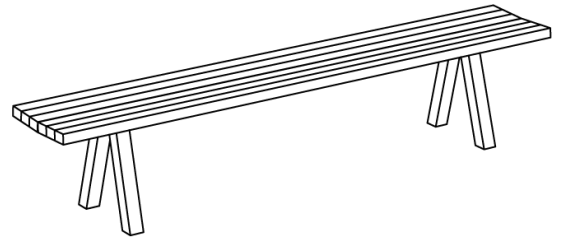

BENCH PAPILIO BASIC (B_PAPILIO-B_4_B6x6)

The solid wood top made from the glued boards
For sitting comfort top tapers toward the middle.

Standard coating: treatment with herbal oil.
Solid wood top 4 cm thick.
Seat depth: 40 cm
Height: 45 cm
Leg profile: 6 x 6 cm

Length cm	Width cm	PRICE GROUPS (EUR)				
		I	II	III	IV	V
160	40	0	0	0	0	0
180	40	0	0	0	0	0
200	40	0	0	0	0	0
220	40	0	0	0	0	0
240	40	0	0	0	0	0
260	40	0	0	0	0	0
280	40	0	0	0	0	0
300	40	0	0	0	0	0