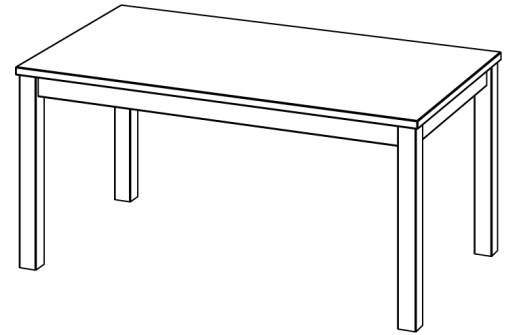

TABLE FORTE 3 B7X7 (T_FORTE_3_B7x7)

Overlapping 1cm table top. Slightly rounded edges.
Extendable with extra leaves or frame pullout butterfly leaves.

Standard coating: treatment with herbal oil.
Solid wood table top 3 cm thick,
full-length 7-9 cm width staved.
Frameheight: 7 cm
Frameheight: 8 cm (with frame pullout butterfly leaf system)
Standard table height: 75 cm
Leg profile: 7 x 7 cm

Length cm	Width cm	PRICE GROUPS (EUR)				
		I	II	III	IV	V
80	80	0	0	0	0	0
90	80	0	0	0	0	0
90	90	0	0	0	0	0
100	80	0	0	0	0	0
100	90	0	0	0	0	0
100	100	0	0	0	0	0
120	80	0	0	0	0	0
120	90	0	0	0	0	0
120	100	0	0	0	0	0
140	80	0	0	0	0	0
140	90	0	0	0	0	0
140	100	0	0	0	0	0
160	80	0	0	0	0	0
160	90	0	0	0	0	0
160	100	0	0	0	0	0

Pullout leaf 1 x 50cm only available from 100cm table base length onwards.

	cm	cm	I	II	III	IV	V
Extension leaf L 50cm, cross grain	50	80	0	0	0	0	0
Extension leaf L 50cm, cross grain	50	90	0	0	0	0	0
Extension leaf L 50cm, cross grain	50	100	0	0	0	0	0
One sided Pullout leaf system L 50cm, lengthwise grain	50	80	0	0	0	0	0
One sided Pullout leaf system L 50cm, lengthwise grain	50	90	0	0	0	0	0
One sided Pullout leaf system L 50cm, lengthwise grain	50	100	0	0	0	0	0